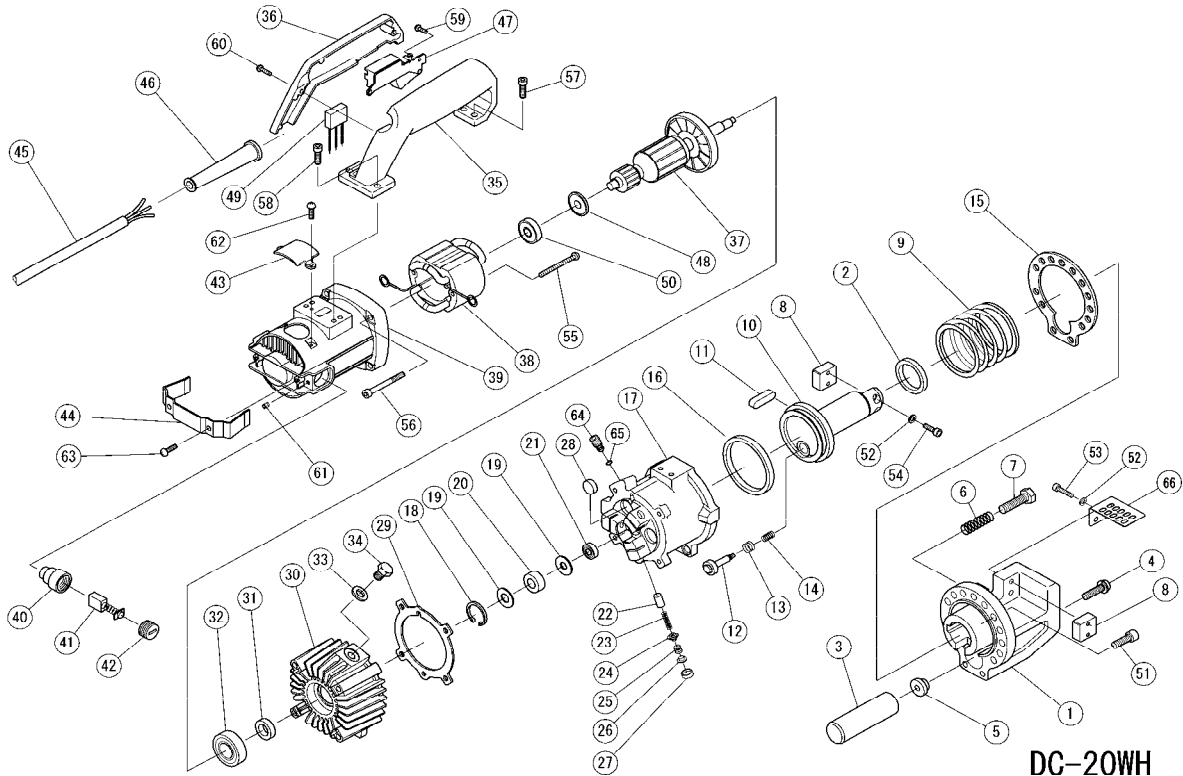

DC-20WH REBAR CUTTER

REV. 3

DC-20WH

REV. 3

No.	Part No.	Part Name	Q'ty	No.	Part No.	Part Name	Q'ty	No.	Part No.	Part Name	Q'ty
1	1C2053000	HOUSING	1	23	1C1330	RAM RETURN SPRING	3	45	1C1961F	CORD SET	1
2	1CM2002	SEAL PACKING SKY35	1	24	1C13281	DELIVERY VALVE	3	46	1C1961I	CORD ARMER	1
3	1C1958	AIR BAG	1	25	1C1331	DELIVERY VALVE SPRING	3	47	1C1961B	SWITCH	1
4	1CM2028	AIR BAG SET BOLT	1	26	1C13352	SPRING GUIDE	3	49	1C1961L	CONDENSER	1
5	1CM2027	AIR BAG NUT	1	27	1C13292	PUMP HEAD SEAL	3	50	1C1961M	BALL BEARING 6000VV	1
6	1C4079400	LOCK SPRING	1	28	3P1044	MAGNET FILTER	2	51	7CB08025	CAP BOLT M8X25	14
7	1C4160300	STOPPER BOLT M10X38	1	29	1C1951G	PUMP CASE PACKING	1	52	1C1311W	SPRING WASHER M5	4
8	1C1311	CUTTER BLOCK NO.2	2	30	1C2059900	PUMP CASE	1	53	7CB05025	CAP BOLT M5X25	2
9	1C1920	RETURN SPRING	1	31	1C1342	OIL SEAL SC15-25-7	1	54	7CB05018	CAP BOLT M5X18	2
10	1C19171	PISTON	1	32	1C1941	BALL BEARING 6004VV	1	55	7P205055	PAN HEAD BOLT M5X55	2
11	1C19362	PISTON KEY	1	33	1C1305	SEAL WASHER WF10	1	56	7CB06090	CAP BOLT M6X90	4
12	1C1319	RETURN VALVE	1	34	7B10015	OIL PLUG M10X15	1	57	7CB06016	CAP BOLT M6X16	2
13	1C1921	RETURN VALVE SPRING	1	35	1C1944B/C	MAIN HANDLE	1	58	7CB06018	CAP BOLT M6X18	2
14	1C1922	VALVE END SPRING	1	36	1C1946	SWITCH COVER	1	59	7PB04008	PAN HEAD BOLT M4X8	2
15	1C3096300	CYLINDER PACKING	1	37	1C19612E	ARMATURE ASS'Y	1	60	1C1947	PAN HEAD BOLT M4X15	2
16	1C1918	SEAL PACKING	1	38	1C1961D	STATOR COIL	1	61	7SS05008	SET SCREW M5X8	2
17	1C2061500	CYLINDER	1	39	1C1961K	MOTOR HOUSING	1	62	7P204008	PAN HEAD BOLT M4X8	2
18	1C1326	SNAP RING H27	1	40	1C1961J	BRUSH HOLDER	2	63	7PB05010	PAN HEAD BOLT M5X10	2
19	1C1325	BEARING GUIDE	2	41	1C1961A	CARBON BRUSH SET	1	64	1C4160601	RELEASE VALVE	1
20	1C13401	NEEDLE BEARING	1	42	1C1961H	BRUSH CAP	2	65	7ORS4	O RING	1
21	1CW0003	BALL BEARING 698	1	43	1C1961SC	SIDE COVER	1	66	1C4195900	CUTTER GURAD	1
22	1C1327	RAM	3	44	1C1961TC	TAIL COVER	1				