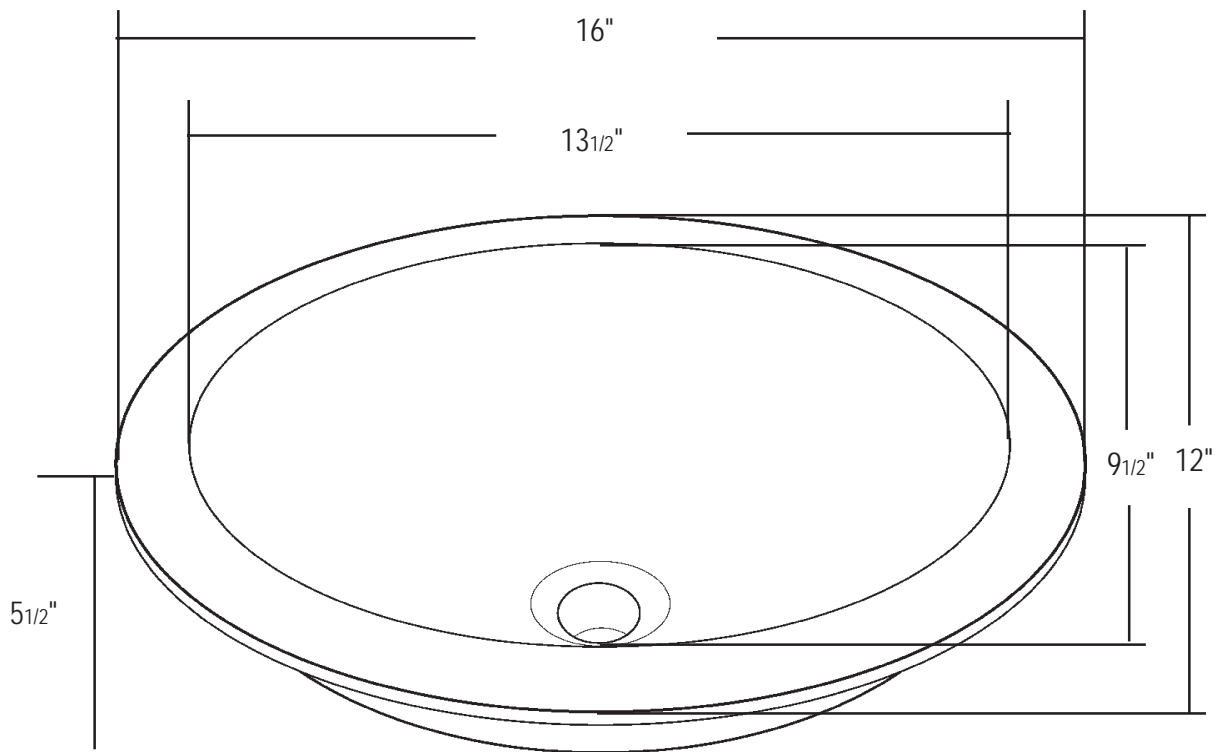

Belle Forêt
collection

Specifications for **BFL17**

Travertine Marble

with Overflow

Inner bowl height 4 $\frac{1}{2}$ "

Max water depth 3 $\frac{1}{4}$ "

Belle Forêt stone lavatories are handmade and, therefore, overall dimensions may vary slightly from those listed on this specification sheet. It is strongly recommended that the actual basin to be installed be used as a cut-out template.