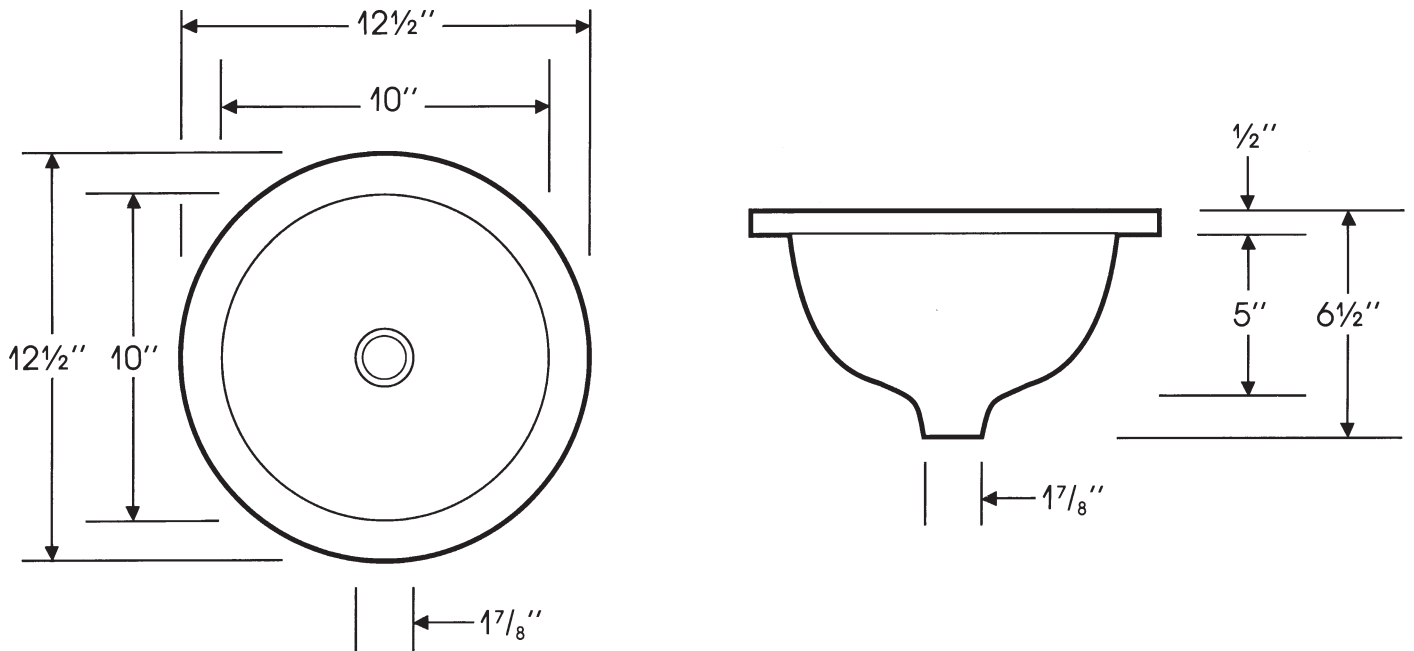

**DONNA  
IN PORCELAIN**

**DONNA  
IN PORCELAIN**

**DIMENSIONS**

Outside: 12½" by 12½"  
Inside: 10" by 10"  
Inside Depth: 5½"

**IMPORTANT:**

These basins are hand crafted. All dimensions are approximate. To insure proper operation all units must be installed plumb and level.