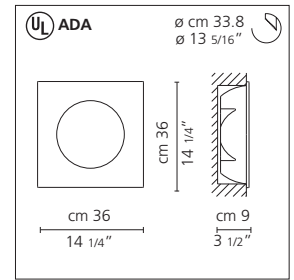

Nulla wall/ceiling

Ernesto Gismondi

Fully recessed, wall or ceiling mounted luminaire for diffused fluorescent lighting.

- fully enclosed recessed body in heavy gauge stamped steel, internally coated with reflective white lacquered finish
- exposed front square section in heavy gauge stamped steel with white or light grey metallic lacquered finish
- concave diffuser in white opaline plexiglass, incorporated in front section
- front section is hinge mounted with side lock, for quick and easy opening for relamping

wall/ceil. cut out dimension: $\varnothing 13 \frac{5}{16}$ "

LISTING

Underwriters Laboratories Inc. ©
File E184016

PHOTOMETRICS

Candela Polar Diagram, Candela Tabulation and Coefficients of Utilization available as an I.E.S. file for download at www.artemide.us