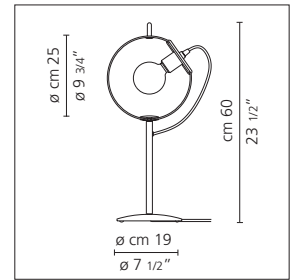

# Miconos table

Ernesto Gismondi

Table standing luminaire for diffused incandescent lighting.

- diffuser in transparent handblown glass
- diffuser handle and lampholder assembly in chrome plated steel
- base and stem in chrome plated steel
- dimmer on cord