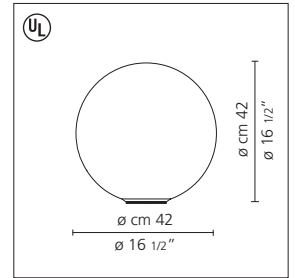

Dioscuri 42 table

incandescent source
• 1X150W (E26/A21).....
or
halogen source
• 1X150W (E26/T10 double envelope).....