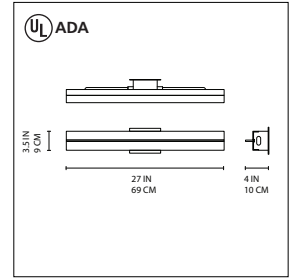

Slice wall/ceiling

Paul Haigh 2006

Wall or ceiling mounted luminaire for indirect fluorescent lighting.

- diffuser in silver anodized extruded aluminum with frontal transparent acrylic strip in blue or clear
- body in silver anodized aluminum
- mounting to standard electrical junction boxes
- suitable for horizontal or vertical wall mounting

Slice wall/ceiling

fluorescent source

• 2x18W (2G11/T5).....