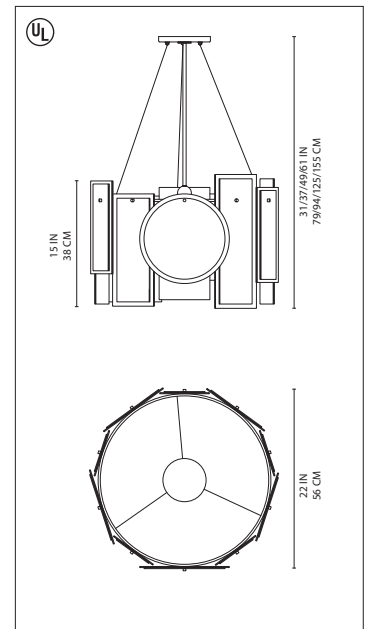

Petronilla round suspension

Ernesto Gismondi 2005

Stem suspended luminaire for diffused incandescent lighting.

- diffuser composed of double layered acrylic panels, inner panel set in frosted white acrylic, outer panel set in frosted white acrylic or transparent acrylic in orange, green, blue, or grey
- body, canopy, and stem in chrome plated steel
- mounts to standard electrical junction boxes
- stem suspension lengths: 18", 24", 36", and 48"
- suspension overall lengths: 31", 37", 49", and 61"

Petronilla suspension round

incandescent source

- 1x150W (E26/G40).....