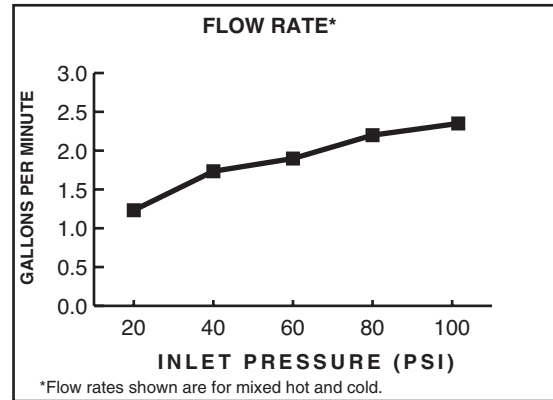

CODES AND STANDARDS

These products meet or exceed the following codes and standards:

- **ANSI A117.1**
- **ASME A112.18.1**
- **CSA B 125**
- **NSF 61/Section 9**

Product Number	Description
2881	Lavatory faucet with pop-up drain. Porcelain Lever handles. Polished Chrome finish.
2881S	Lavatory faucet with pop-up drain. Porcelain Lever handles. Satin Nickel finish.

Meets the American Disabilities Act Guidelines and **ANSI A117.1** Requirements for the physically challenged.