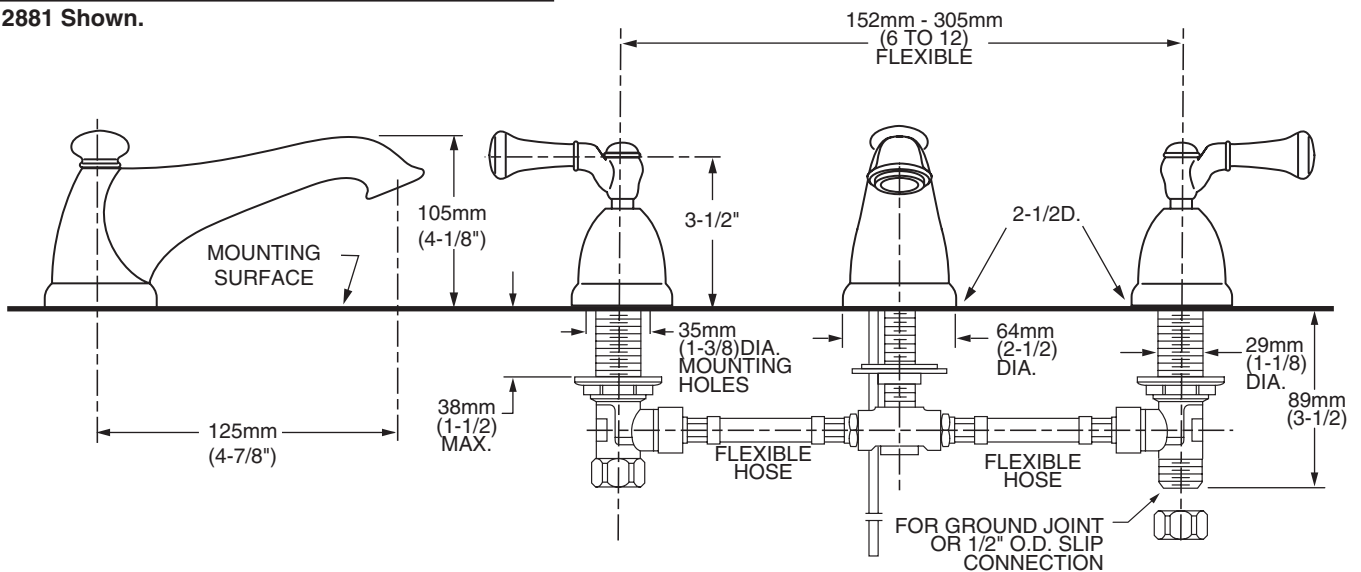

2881 Shown.

**MODEL NUMBER:**

- 2881 Widespread Lavatory**  
 Pop-up drain. Porcelain Lever handles.  
 Polished Chrome finish.
- 2881S Widespread Lavatory**  
 Pop-up drain. Porcelain Lever handles.  
 Satin Nickel finish.

**GENERAL DESCRIPTION:**

Cast brass valve bodies with flexible hose connections for 6" to 12" (152mm to 305mm) installations. 1/4 turn washerless ceramic disc valve cartridges. Cast brass spout. Genuine porcelain lever handles. One-half inch male inlet shanks. All brass drain body with 1-1/4" (32mm) tailpiece. 2.2 gpm/8.3L/min. maximum flow rate.

**Low Lead:** Meets NSF Standard 61/Section 9 & Prop 65 lead requirements.

**Genuine Porcelain Handles**

**Exclusive Handle Alignment System:** Allows fine tuning of handle position.

**Choice of Finishes**

**SUGGESTED SPECIFICATION:**

Two handle widespread lavatory faucet shall feature cast brass valve bodies with flexible hose connections for 6" to 12" installations. Shall also feature 1/4 turn washerless ceramic disc valve cartridges. Fitting shall be American Standard Model #2881.\_\_\_\_.