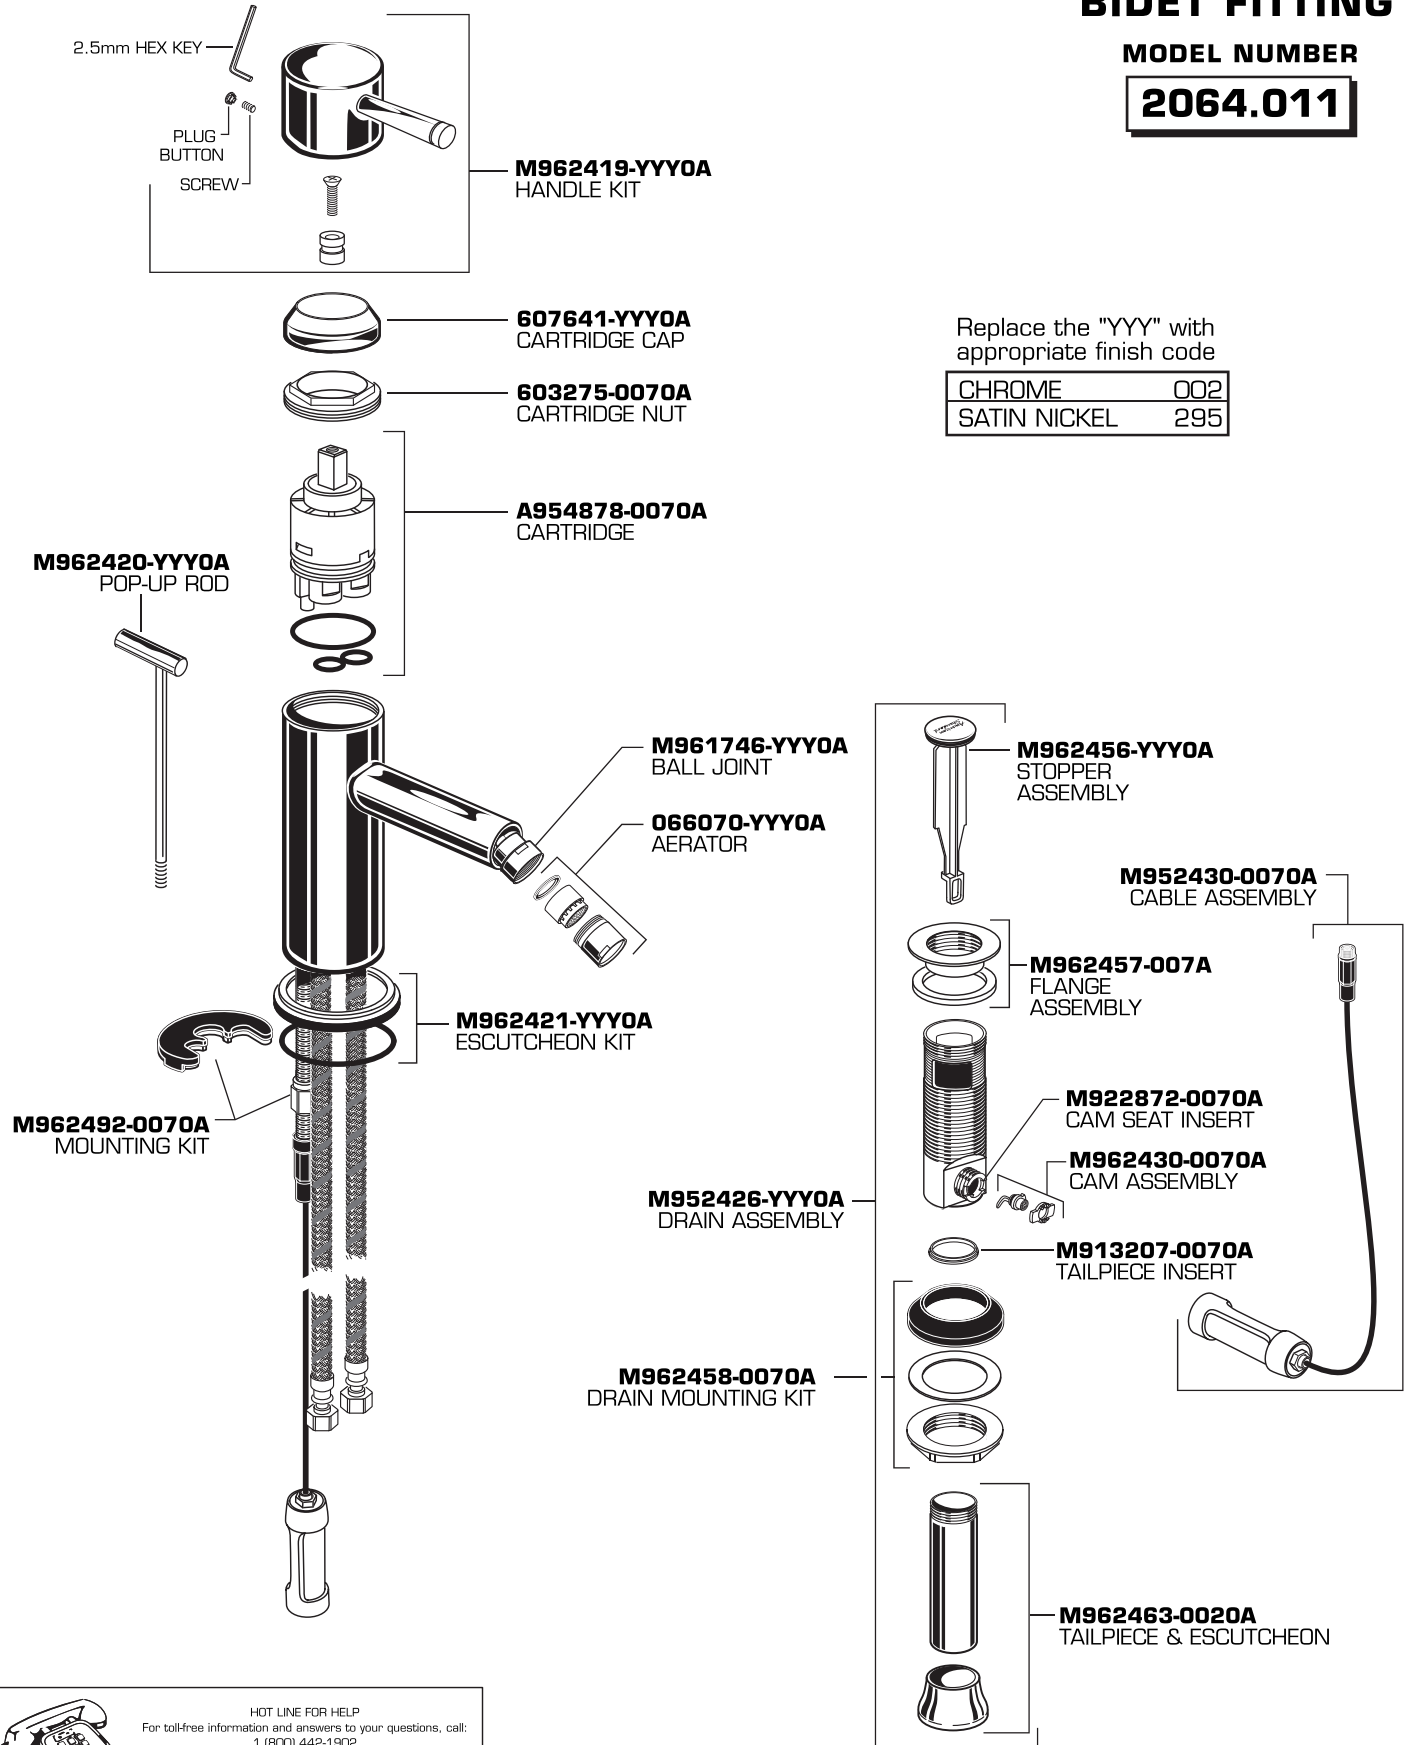

ONE MONOBLOCK BIDET FITTING

MODEL NUMBER

2064.011

Replace the "YYY" with appropriate finish code

CHROME	002
SATIN NICKEL	295

HOT LINE FOR HELP
For toll-free information and answers to your questions, call:
1 (800) 442-1902
Weekdays 8:00 a.m. to 8:00 p.m. EST
IN CANADA 1-800-387-0369 (TORONTO 1-905-306-1093)
Weekdays 8:00 a.m. to 7:00 p.m. EST