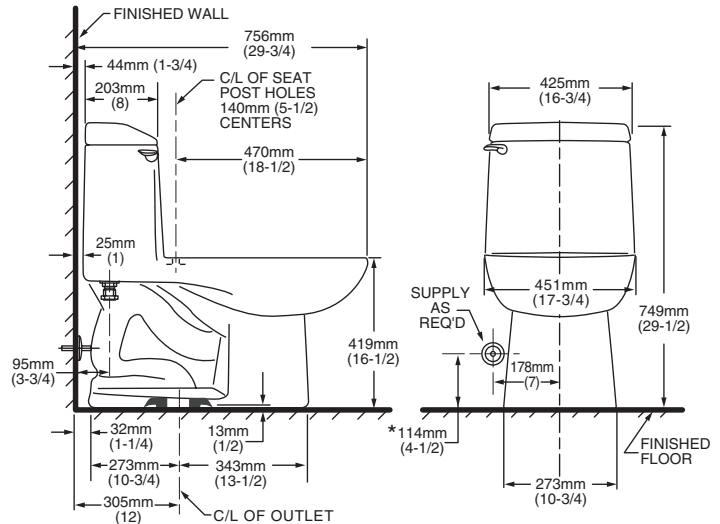

**CHAMPION® ELONGATED RIGHT HEIGHT™
ONE-PIECE TOILET**

2034.012

- Vitreous china
- EverClean™ anti-microbial glaze (available Summer 2006)
- Low-consumption (6.0 Lpf/1.6 gpf)
- Features the **Champion® Flushing System**
- 3-1/2" self-closing, flapper-free flush valve
- 16-1/2" rim height for accessible applications
- Elongated siphon action jetted bowl
- 2-3/8" fully-glazed trapway
- Chrome trip lever
- 100% factory flush tested
- 2 bolt caps
- 10 year warranty

Nominal Dimensions:

756 x 451 x 749mm
(29-3/4" x 17-3/4" x 29-1/2")

Fixture only, seat and supply by others

Compliance Certifications -

Meets or Exceeds the Following Specifications:

- ASME A112.19.2M for Vitreous China Fixtures- includes Flush Performance, Ball Pass Diameter, Trap Seal Depth and all Dimensions

- When installed, top of seat meets minimum requirement of 432 to 483mm (17" to 19") from the finished floor.

NOTES:

THIS TOILET IS DESIGNED TO ROUGH-IN AT A MINIMUM DIMENSION OF 305MM (12") FROM FINISHED WALL TO C/L OF OUTLET. SUPPLY NOT INCLUDED WITH FIXTURE AND MUST BE ORDERED SEPARATELY.
* DIMENSION SHOWN FOR LOCATION OF SUPPLY IS SUGGESTED.

IMPORTANT: Dimensions of fixtures are nominal and may vary within the range of tolerances established by ANSI Standard A112.19.2. These measurements are subject to change or cancellation. No responsibility is assumed for use of superseded or voided pages.