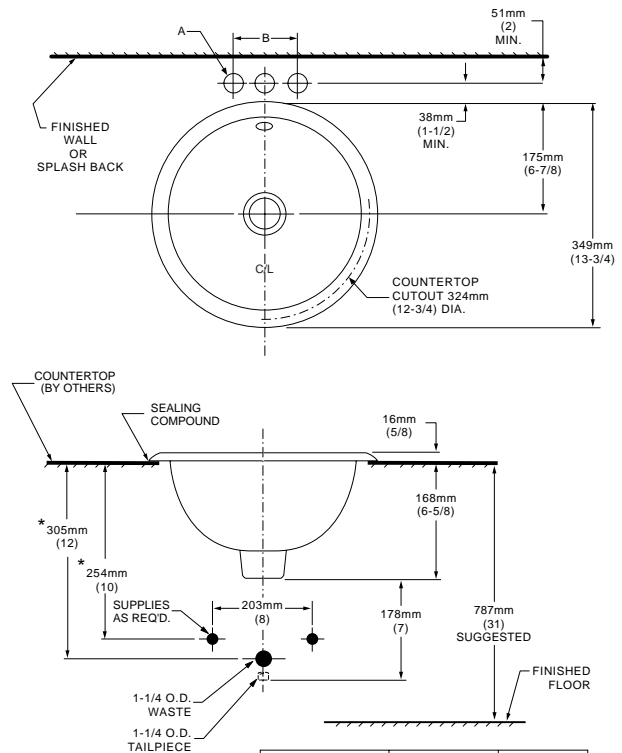

ROYTON COUNTERTOP LAVATORY

- Vitreous china
- Self-rimming with template
- Center drain outlet
- Rear overflow

0571.000

Round lavatory without faucet deck

Nominal Dimensions:
349mm (13-3/4") Round

Bowl size:
273mm (10-3/4") round,
140mm (5-1/2") deep

**Compliance Certifications -
Meets or Exceeds the Following Specifications:**

- ASME A112.19.2M for Vitreous China Fixtures

To Be Specified

- Color:
- Faucet*:
- Faucet Finish:
- Supplies:
- 1-1/4" Trap:
- Nipple:

* See faucet section for additional models available

NOTES:
FOR COUNTERTOP CUTOUT AND INSTALLATION INSTRUCTIONS USE TEMPLATE SUPPLIED WITH LAVATORY.
FITTINGS NOT INCLUDED WITH FIXTURE AND MUST BE ORDERED SEPARATELY.
SEALING COMPOUND SUPPLIED BY OTHERS.
IMPORTANT: Dimensions of fixtures are nominal and may vary within the range of tolerances established by ANSI Standard A112.19.2.
These measurements are subject to change or cancellation. No responsibility is assumed for use of superseded or voided pages.