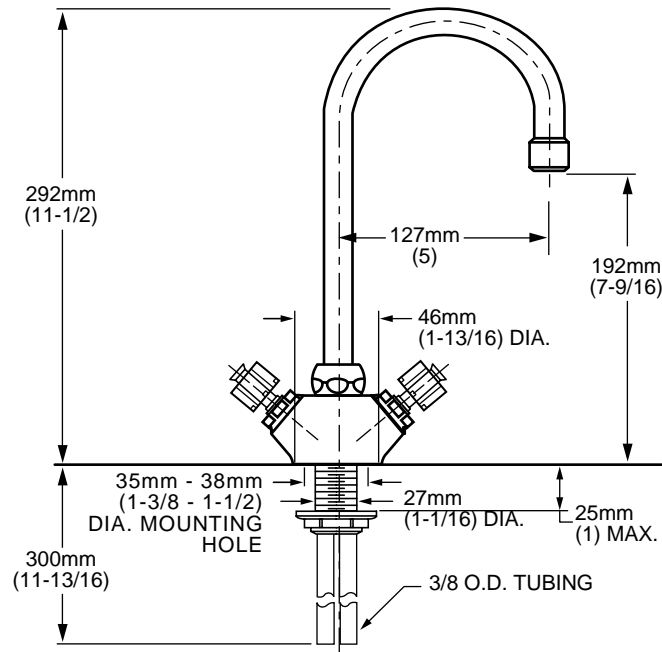

*American Standard*

**AMARILIS**

**TWO-HANDLE  
PANTRY/BAR SINK FAUCET  
WITH BRASS GOOSENECK SPOUT**

**MODEL NUMBER:**

- 7190.000 Single Hole Pantry/Bar Sink Faucet**  
Less handles.

**Handles must be ordered separately.**

**Handles must be ordered separately.**

**GENERAL DESCRIPTION:**

Durable brass construction. Amarelis 1/4 turn washerless ceramic disc valve cartridges - reversible for use with lever or round handles. Cast brass valve bodies with 3/8 O.D. copper supplies. Threaded brass mounting shank with brass shank nut for single hole mounting. Brass gooseneck swing spout. 2.2gpm/8.3L/min. maximum flow rate.

**Wide Selection of Handle Styles:** Full range of interchangeable handle styles.

**Choice of Finishes:** Available in Polished Chrome or PVD Polished Brass.

**SUGGESTED SPECIFICATION:**

Two handle pantry/bar sink faucet shall feature a cast brass body and brass swing spout. Shall feature a cast brass valve body with copper supplies & brass mounting shank. Shall also feature 1/4 turn washerless ceramic disc valve cartridges that are reversible for use with either lever or round handles. Fitting shall be American Standard Model # 7190.000.\_\_\_\_ and handle kit # 0000.\_\_\_\_.

The above fitting will accept the following Amarilis-Series handles.\*

4-Arm Lever 252H	Lever 242H	Crown 102H 102V	Acrylic 112H	Lexington 902 912	Triune Cross 862

\* See Section N for additional information on handle kits.