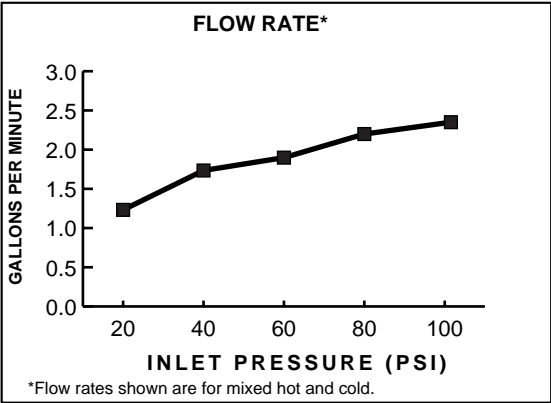

Product Number	Description	Finish Options	
		Polished Chrome	PVD Polished Brass
		002	099
7190.000	Bar Sink faucet. Less handles.		

Handles must be ordered separately.

To order **Less Handles** - Specify: 4 digit style number followed by three zeros and 3 digit finish number.
Example 7190.000.002 = Bar Sink faucet in Polished Chrome finish.

The above fitting will accept the following Amarilis-Series handles.*

4-Arm Lever 252H	Lever 242H	Crown 102H 102V	Acrylic 112H	Lexington 902 912	Triune Cross 862

* See Section N for additional information on handle kits.

Meets the American Disabilities Act Guidelines and **ANSI A117.1** Requirements for the physically challenged.