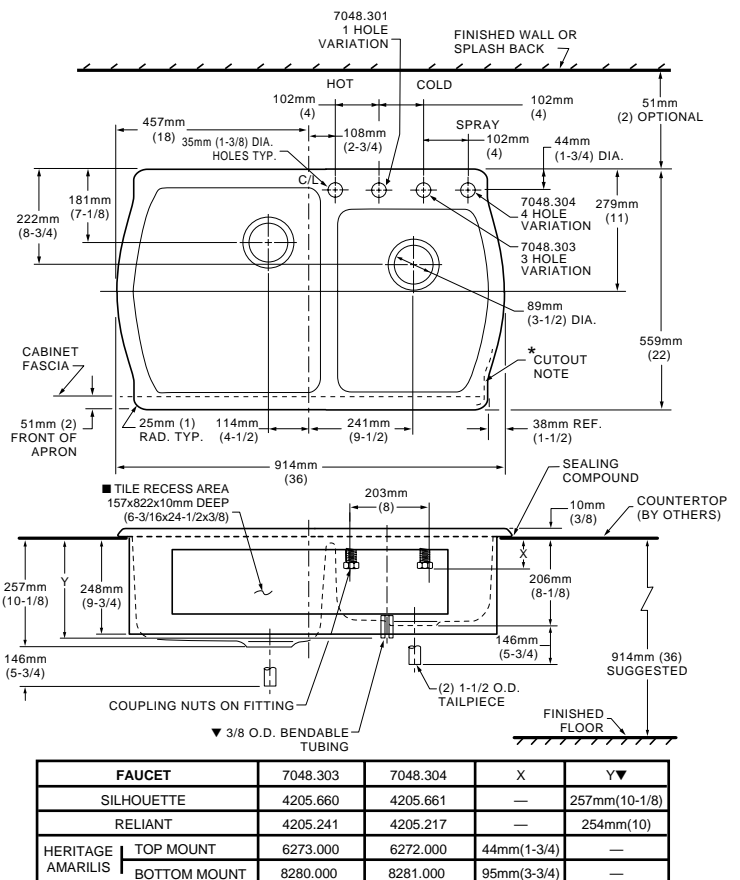

**CHANDLER FRONT APRON (w/Recess for Tile)
DOUBLE BOWL KITCHEN SINK**

- Dupont Corian® surface
- Double bowl design
- Front apron panel - recessed for tile
- Self-rimming
- Shown with 4771.702 Hampton faucet with porcelain cross handles (not included)
- Silicone sealant supplied
- Available in center hole only, 3, or 4 faucet hole configuration

- ☐ **7048.301** Center hole only
- ☐ **7048.303** 3 hole
- ☐ **7048.304** 4 hole

Nominal Dimensions: 36" x 22" x 10-1/2"
(914 x 559 x 254mm)

Bowl sizes:

Right Hand: 14-1/8" (359mm) wide, 16-1/4"
(413mm) front to back, 8" (203mm) deep
Left Hand: 17" (432mm) wide, 18-3/4"
(476mm) front to back, 10" (254mm) deep

Compliance Certifications -

Meets or Exceeds the Following Specifications:

- ANSI Z124.6 for Non-Metallic Sinks

To Be Specified

- ☐ Color:
- ☐ Faucet*:
- ☐ Faucet Finish:
- ☐ Basket Strainer: 4331.013
- ☐ Soap Dispenser: 4503.115, Color:
- ☐ Traps:

* See faucet section for additional models available

NOTES:

FITTINGS NOT INCLUDED AND MUST BE ORDERED SEPARATELY. PROVIDE SUITABLE REINFORCEMENT FOR ALL WALL AND COUNTERTOP SUPPORTS.

■ TILE RECESS AREA DESIGNED FOR FOUR (4) 6"x 6" x 5/16" THICK CERAMIC TILES. TILES NOT INCLUDED. BE SURE TO USE TILES THAT FIT RECESS.

IMPORTANT: Dimensions of fixtures are nominal and may vary within the range of tolerances established by ANSI Standard Z124.6. These measurements are subject to change or cancellation. No responsibility is assumed for use of superseded or voided leaflet.