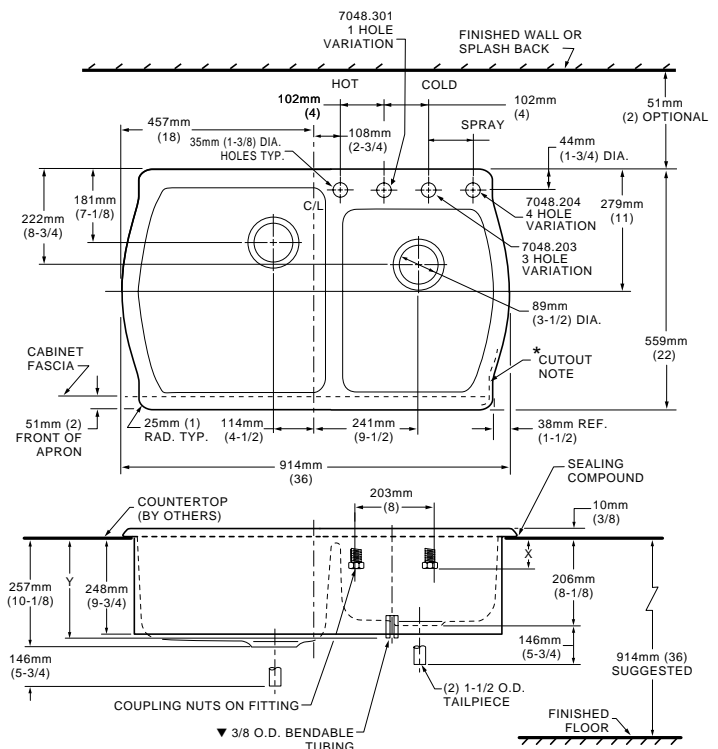

**CHANDLER FRONT APRON
DOUBLE BOWL KITCHEN SINK**

- Dupont Corian® surface
- Double bowl design
- Front apron panel - plain front
- Self-rimming
- Shown with 4771.702 Hampton faucet with porcelain cross handles (not included)
- Silicone sealant supplied
- Available in center hole only, 3, or 4 faucet hole configuration

- ☐ **7048.201** Center hole only
- ☐ **7048.203** 3 hole
- ☐ **7048.204** 4 hole

Nominal Dimensions: 36" x 22" x 10-1/2"
(914 x 559 x 254mm)

Bowl sizes:

Right Hand: 14-1/8" (359mm) wide, 16-1/4" (413mm) front to back, 8" (203mm) deep
Left Hand: 17" (432mm) wide, 18-3/4" (476mm) front to back, 10" (254mm) deep

Compliance Certifications -

Meets or Exceeds the Following Specifications:

- ANSI Z124.6 for Non-Metallic Sinks

To Be Specified

- ☐ Color:
- ☐ Faucet*:
- ☐ Faucet Finish:
- ☐ Basket Strainer: 4331.013
- ☐ Soap Dispenser: 4503.115, Color:
- ☐ Traps:

* See faucet section for additional models available

FAUCET	7048.203	7048.204	X	Y▼
SILHOUETTE	4205.660	4205.661	—	257mm(10-1/8)
RELIANT	4205.241	4205.217	—	254mm(10)
HERITAGE AMARILIS	TOP MOUNT	6273.000	6272.000	44mm(1-3/4)
	BOTTOM MOUNT	8280.000	8281.000	95mm(3-3/4)

NOTES:

* FOR COUNTERTOP CUTOUT SEE INSTALLATION INSTRUCTIONS SUPPLIED WITH SINK.
FITTINGS NOT INCLUDED AND MUST BE ORDERED SEPARATELY.
PROVIDE SUITABLE REINFORCEMENT FOR ALL WALL AND COUNTERTOP SUPPORTS.

IMPORTANT: Dimensions of fixtures are nominal and may vary within the range of tolerances established by ANSI Standard Z124.6
These measurements are subject to change or cancellation. No responsibility is assumed for use of superseded or voided leaflet.