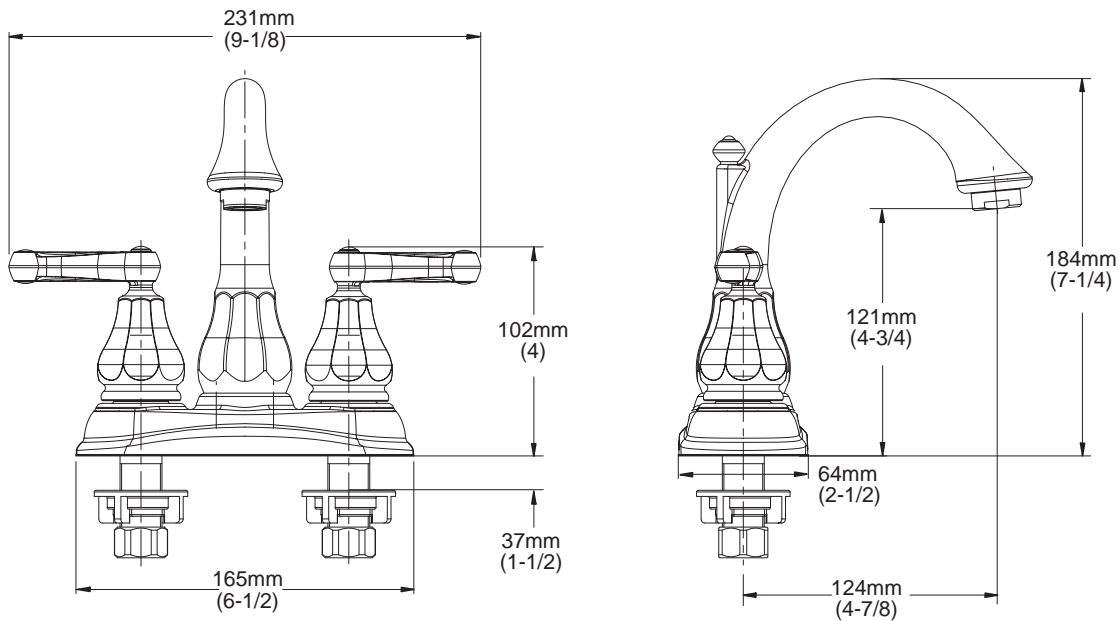

American Standard

Dazzle

TWO-HANDLE CENTERSET LAVATORY FAUCET

MODEL NUMBER:

- ❑ **6028.201 Centerset Lavatory**
Pop-up drain. Metal Lever handles.

GENERAL DESCRIPTION:

Durable cast brass spout and waterway with one-half inch male inlet shanks. 1/4 turn washerless ceramic disc valve cartridges. Brass drain body with 1-1/4" (32mm) tailpiece. 2.2 gpm/8.3L/min. maximum flow rate.

Low Lead: Meets NSF Standard 61/Section 9 & Prop 65 lead requirements.

Simple Installation: Fast and easy one person installation. Faucet drops in from top. Quick spin nuts secure faucet in place.

Choice of Finishes: Available in Polished Chrome or Satin (PVD).

SUGGESTED SPECIFICATION:

4" centerset lavatory faucet shall feature a cast brass spout and waterway with 1/2" male inlet shanks. Shall also feature 1/4 turn washerless ceramic disc valve cartridges. Fitting shall be American Standard Model # 6028.201.____.