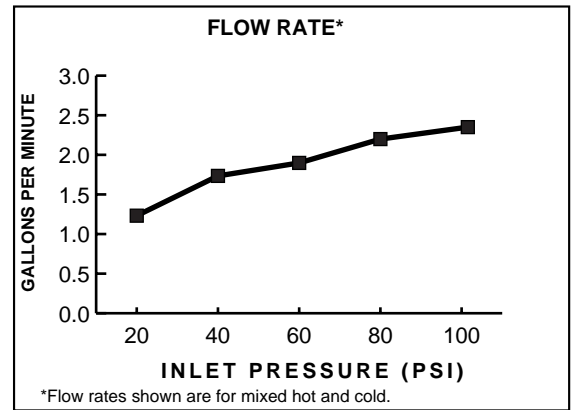

CODES AND STANDARDS

These products meet or exceed the following codes and standards:

- ASME A112.18.1
- CSA B 125
- NSF 61/Section 9

Product Number	Description	Finish Options	
		Polished Chrome	Satin (PVD)
		002	295
6028.201	Lavatory faucet with pop-up drain. Metal Lever handles.		

Meets the American Disabilities Act Guidelines and **ANSI A117.1** Requirements for the physically challenged.