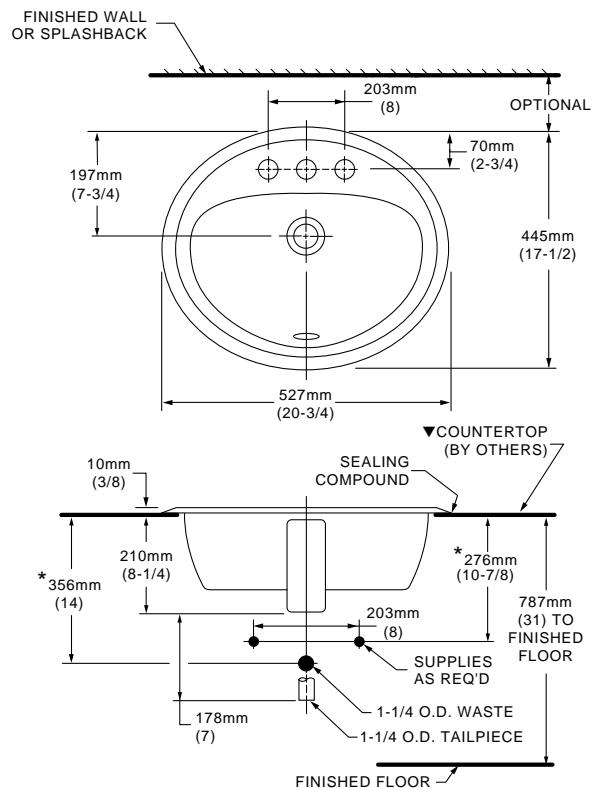

AFFINITY COUNTERTOP LAVATORY
Americast® Brand Engineered Material

- Acid-resistant porcelain finish
- Large bowl area
- Self-rimming installation
- Chrome overflow trim ring
- Color-matched adhesive caulk
- Cutout template
- Shown with 8871.802 Lexington spread lavatory faucet with Fabian handles (not included)

- ☐ **3420.001** Center hole only
- ☐ **3420.403** Faucet holes on 102mm (4") ctrs
- ☐ **3420.803** Faucet holes on 203mm (8") ctrs

Nominal Dimensions: 527 x 445mm
(20-3/4" x 17-1/2")

Bowl sizes:

483mm (19") wide 292mm (11-1/2") front to back, 178mm (7") deep

Americast® Brand engineered material is a composition of porcelain bonded to enameling grade metal, bonded to a patented structural composite.

Dimensions conform to ANSI Standard A112.19.4

To Be Specified

- ☐ Color:
- ☐ Faucet*:
- ☐ Faucet Finish:
- ☐ Optional Trim Ring for Overflow: 790730-101 Polished Brass
- ☐ Supplies:
- ☐ Trap:
- ☐ Nipple:

* See faucet section for additional models available

NOTES:
* DIMENSIONS SHOWN FOR LOCATION OF SUPPLIES AND "P" TRAP ARE SUGGESTED. FITTINGS NOT INCLUDED AND MUST BE ORDERED SEPARATELY
▼ FOR COUNTERTOP CUTOUT AND INSTALLATION INSTRUCTIONS USE TEMPLATE SUPPLIED WITH LAVATORY.
IMPORTANT: Dimensions of fixtures are nominal and may vary within the range of tolerances established by ANSI Standard A112.19.4.
These measurements are subject to change or cancellation. No responsibility is assumed for use of superseded or voided leaflet.