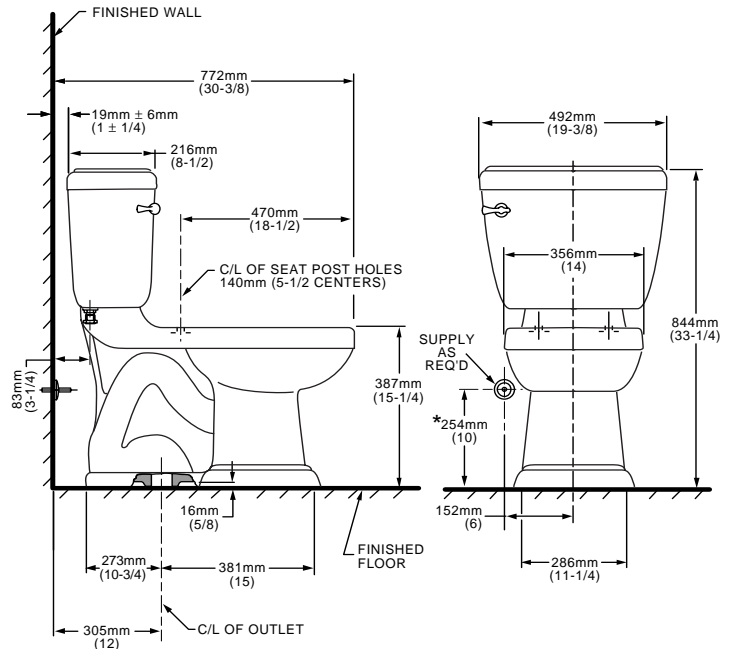

3153.016 Elongated Bowl

4272.016 Tank

Nominal Dimensions:

30-3/8" x 19-3/8" x 33-1/4"
(772 x 492 x 844mm)

Fixture only, seat and supply by others

Compliance Certifications -

Meets or Exceeds the Following Specifications:

- ASME A112.19.2M (and 19.6M) for Vitreous China Fixtures - includes Flush Performance, Ball Pass Diameter, Trap Seal Depth and all Dimensions
- Los Angeles Department of Water and Power Supplementary Purchase Specification for Non-Adjustability - July, 2003 revision

NOTES:

THIS TOILET IS DESIGNED TO ROUGH-IN AT A MINIMUM DIMENSION OF 305MM (12") FROM FINISHED WALL TO C/L OF OUTLET.

SUPPLY NOT INCLUDED WITH FIXTURE AND MUST BE ORDERED SEPARATELY.

* DIMENSION SHOWN FOR LOCATION OF SUPPLY IS SUGGESTED.

IMPORTANT: Dimensions of fixtures are nominal and may vary within the range of tolerances established by ANSI Standard A112.19.2.

These measurements are subject to change or cancellation. No responsibility is assumed for use of superseded or voided pages.