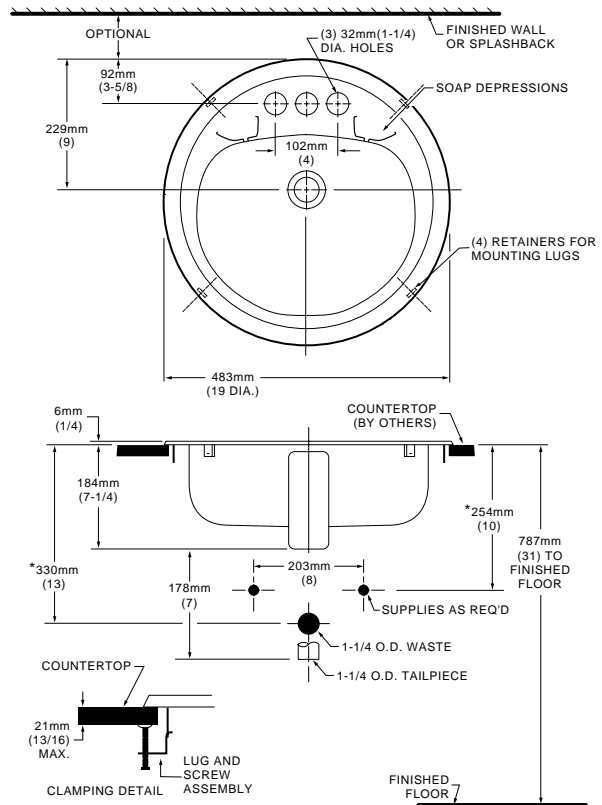

COLONY ROUND COUNTERTOP SINK

- Acid-resisting enamel steel
- Front overflow
- Self-rimming
- Two soap depressions
- Mounting clamps supplied

3003.605 Faucet holes on 4" (102mm) centers

Nominal Dimensions:
19" (483mm)

Bowl sizes:
15" (381mm) wide,
11" (279mm) front to back,
6" (152mm) deep

**Compliance Certifications -
Meets or Exceeds the Following Specifications:**

- ASME A112.19.4M for Enameled Steel Plumbing Fixtures

To Be Specified

- Color: White Bone Silver Shell Linen
- Faucet*:
- Faucet Finish:
- Supplies:
- 1-1/4" Trap:

* See faucet section for additional models available

NOTES:

* DIMENSIONS SHOWN FOR LOCATION OF SUPPLIES AND "P" TRAP ARE SUGGESTED. FOR COUNTERTOP CUTOUT AND INSTALLATION INSTRUCTIONS USE TEMPLATE SUPPLIED WITH LAVATORY.

FITTINGS NOT INCLUDED AND MUST BE ORDERED SEPARATELY.

IMPORTANT: Dimensions of fixtures are nominal and may vary within the range of tolerances established by ANSI Standard A112.19.4.

These measurements are subject to change or cancellation. No responsibility is assumed for use of superseded or voided pages.