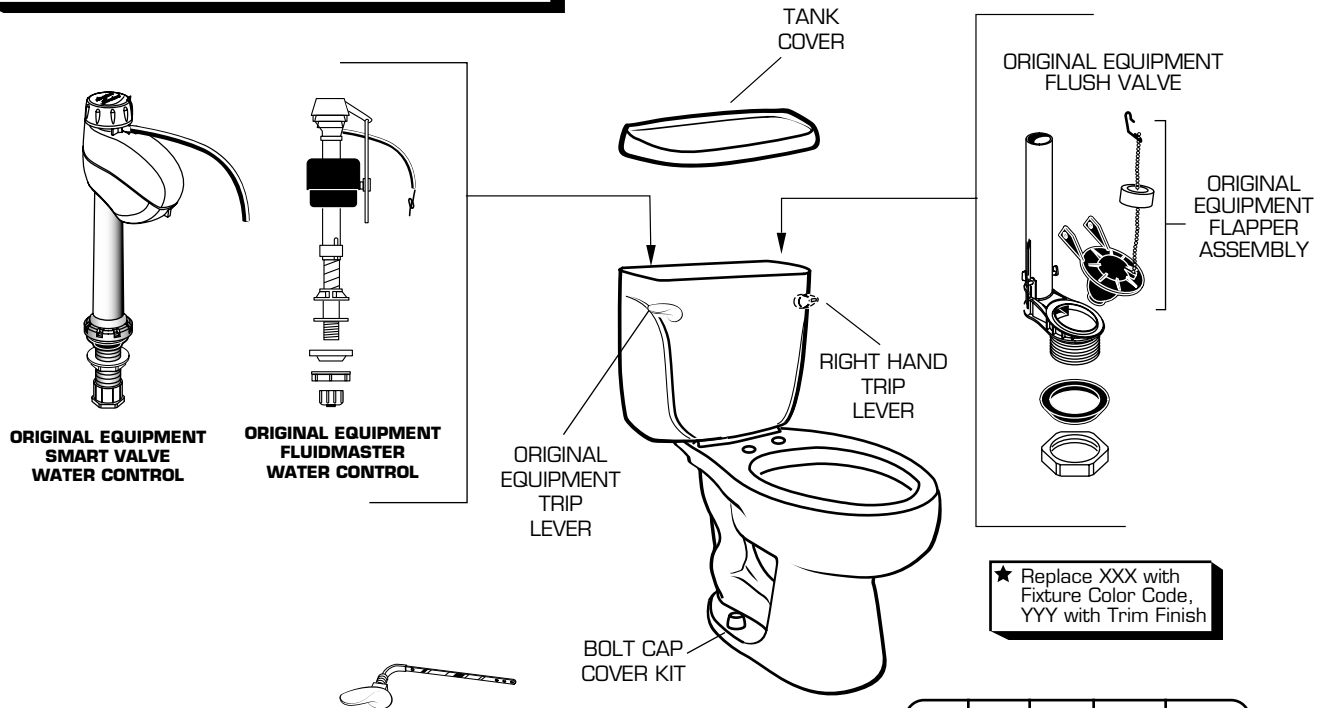

CADET 1.6 G.P.F. TOILET MODEL NUMBER

2798 SERIES ROUND FRONT
2898 SERIES ELONGATED FRONT
2998 SERIES 16-1/2" HIGH ELONG FRONT

★ Replace XXX with Fixture Color Code, YYY with Trim Finish

REPLACEMENT BRASS ARM TRIP LEVER
 LEFT HAND ONLY 8098.002 CHROME
 AVAILABLE IN THE 8098.020 WHITE
 FOLLOWING COLORS: 8098.099 POLISHED BRASS

DESCRIPTION	▷ COMPONENT	4110 TANK	4112 TANK	4114 TANK	4112.500 LINED TANK	4112.809 R.H. LEVER TANK
★ Round Front Bowl only w/(2) Bolt Caps	3454.016.XXX	1	1	1	1	1
★ Elongated Bowl only w/(2) Bolt Caps	3459.016.XXX	1	1	1	1	1
★ 16-1/2" High Elong Bowl w/(2) Bolt Cap	3417.016.XXX	1	1	1	1	1
★ Tank w/Fittings & Cover (12" R.I.)	4112.016.XXX		1			
★ Tank w/Fittings & Cover (14" R.I.)	4114.016.XXX			1		
★ Tank w/Fittings & Cover (10" R.I.)	4110.016.XXX	1				
★ Lined Tank w/Fittings & Cover (12" R.I.)	4112.500.XXX				1	
★ Tank w/Fittings & Cover (12" R.I.) and R.H. Trip Lever	4112.800.XXX					1
★ Tank Cover only (for 4112 Tank)	735083-400-XXX		1		1	1
★ Tank Cover only (for 4114 Tank)	735084-400-XXX			1		
★ Tank Cover only (for 4110 Tank)	735082-400-XXX	1				
ORIGINAL EQUIPMENT REPAIR PARTS	PART NUMBER	PKG QTY				
Water Control Assembly (Smart Valve)	3198.000	1	1	1	1	1
Water Control Assembly (Fluidmaster)	738565-400.0070A	1	1		1	1
Water Control Assembly (Fluidmaster)	738565-401.0070A			1		
Flush Valve Assembly	738484-0070A	1				
Flush Valve Assembly	738360-0070A		1			
Flush Valve Assembly	738361-0070A			1		
Flush Valve Assembly	738461-0070A				1	
Flapper Assembly	738397-0070A	1				
Flapper Assembly	738358-0070A		1			1
Flapper Assembly	738359-0070A			1		
Flapper Assembly	738392-0070A				1	
★ Trip Lever	047242-0070A			1		
★ Trip Lever	047192-XXX0A	1	1		1	1
★ R.H. Trip Lever	738171-XXX0A					1
★ Bolt Cap Kit	034783-XXX0A	2	2	2	2	2
Coupling Kit, Bowl-to-Tank (Kit #230)	730505-0070A	1	1	1	1	1