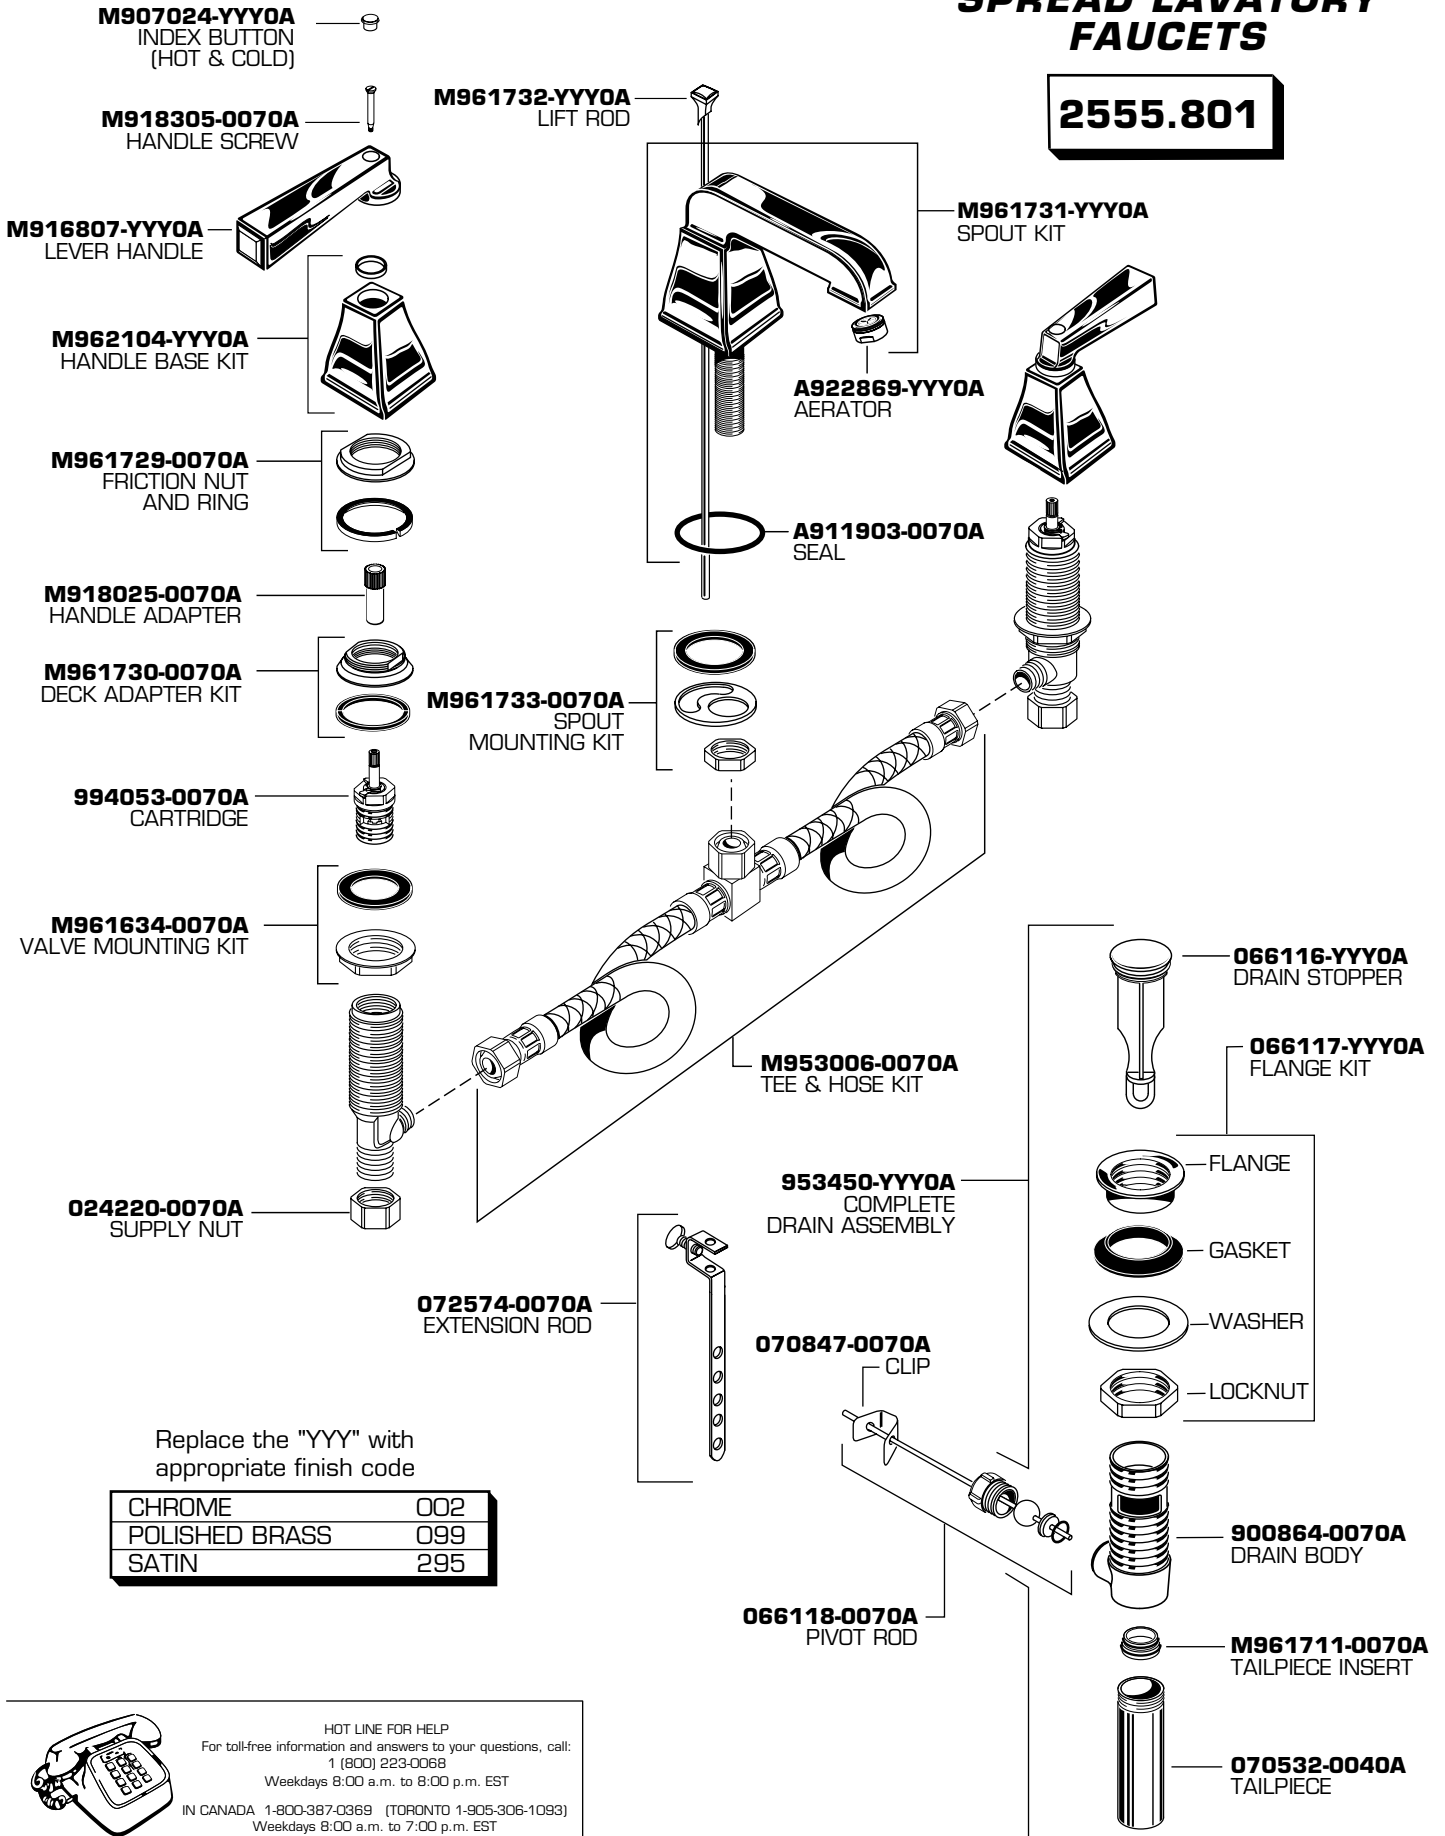

## TOWNSQUARE SPREAD LAVATORY FAUCETS

**2555.801**

Replace the "YYY" with appropriate finish code

CHROME	002
POLISHED BRASS	099
SATIN	295

HOT LINE FOR HELP  
For toll-free information and answers to your questions, call:  
1 (800) 223-0068  
Weekdays 8:00 a.m. to 8:00 p.m. EST  
IN CANADA 1-800-387-0369 (TORONTO 1-905-306-1093)  
Weekdays 8:00 a.m. to 7:00 p.m. EST