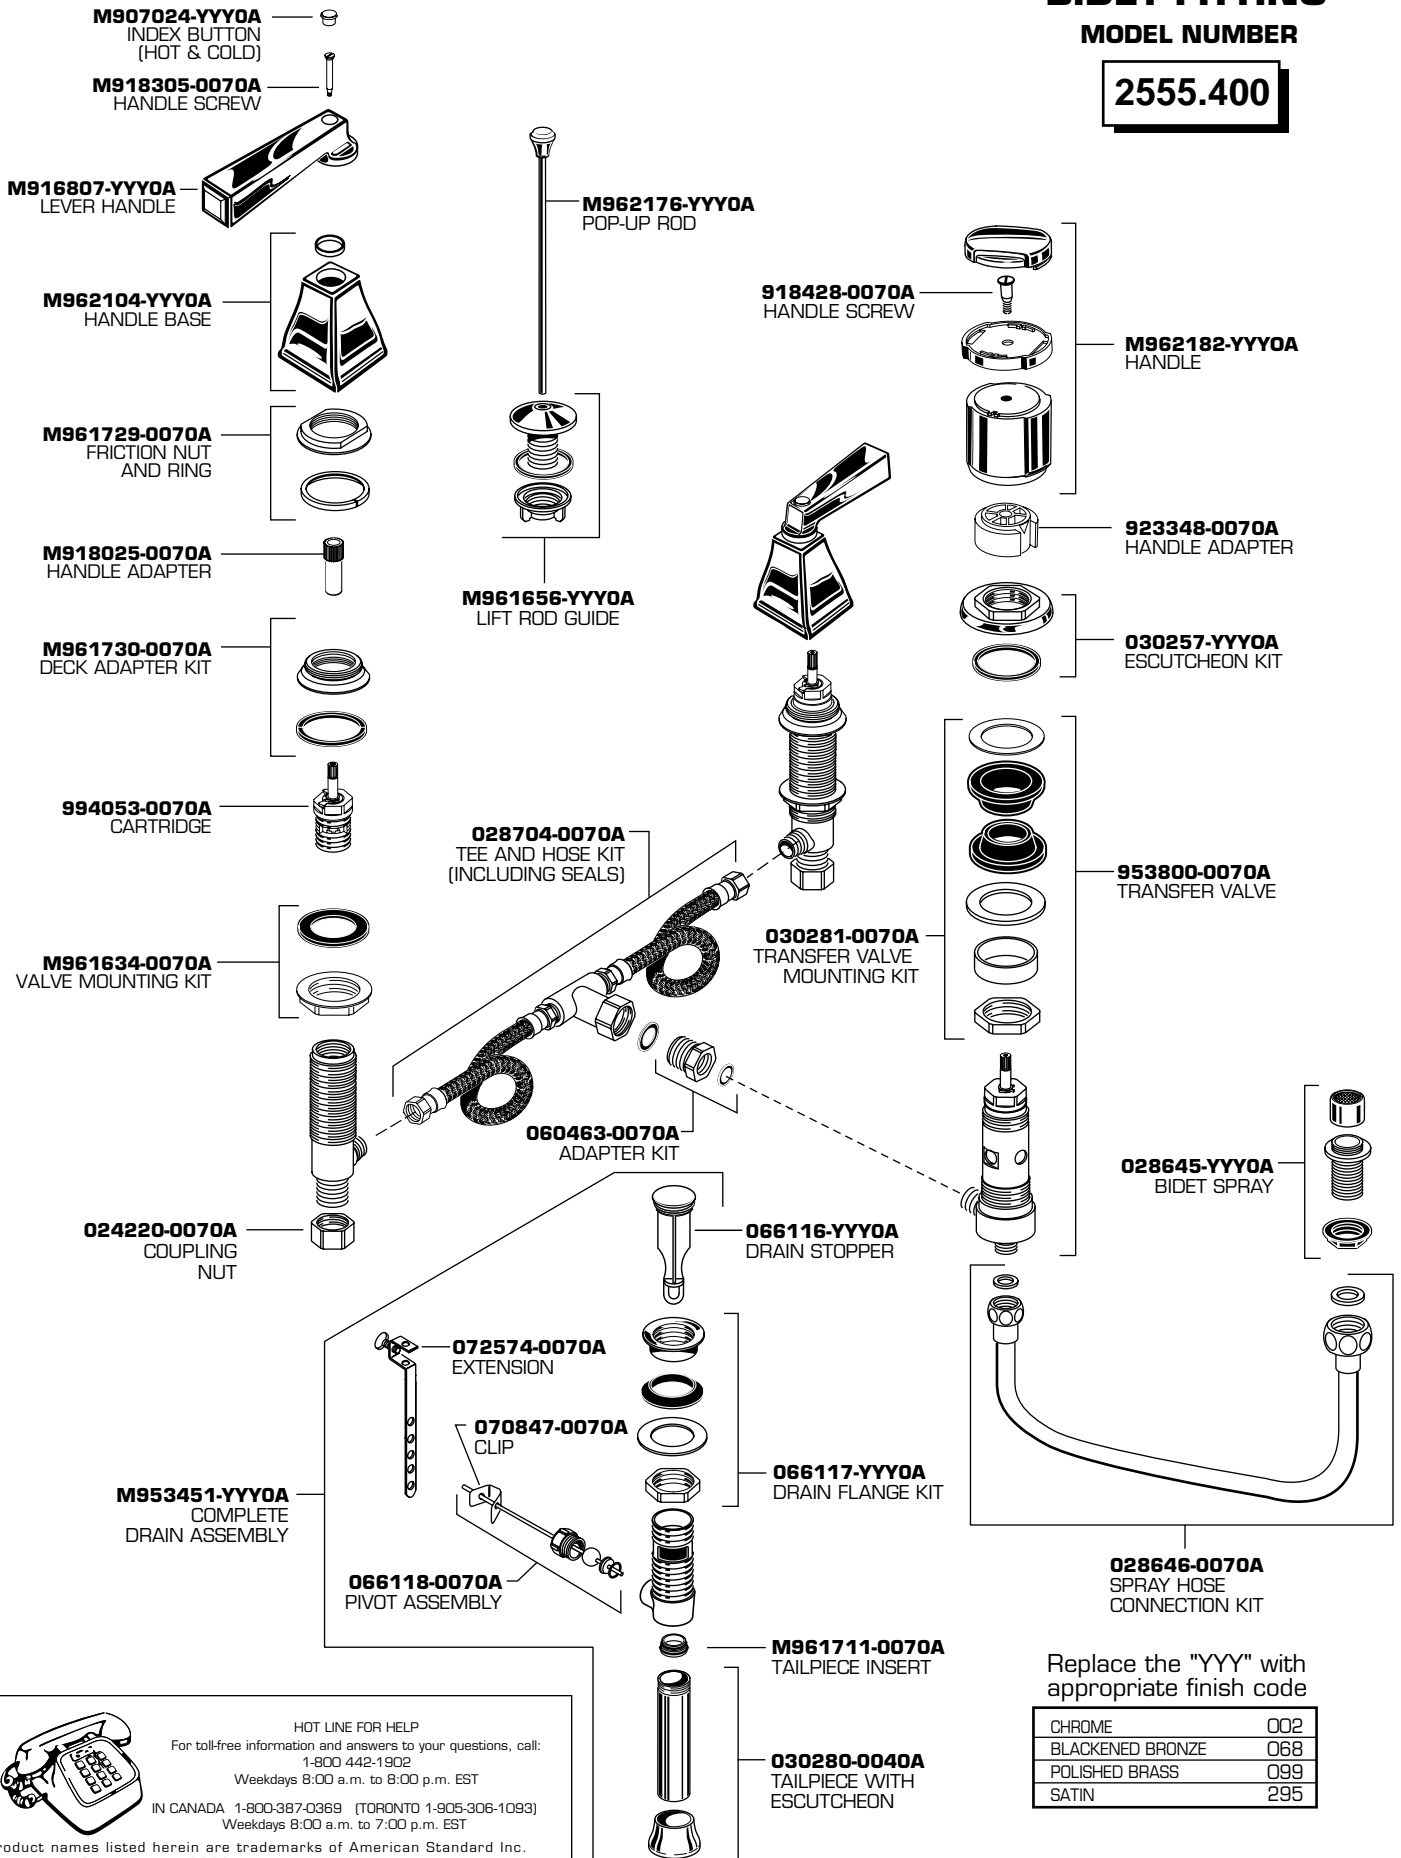

American Standard

TOWN SQUARE BIDET FITTING

MODEL NUMBER

2555.400

Replace the "YYY" with appropriate finish code

CHROME	002
BLACKENED BRONZE	068
POLISHED BRASS	099
SATIN	295

HOT LINE FOR HELP
For toll-free information and answers to your questions, call:
1-800 442-1902
Weekdays 8:00 a.m. to 8:00 p.m. EST
IN CANADA 1-800-387-0369 (TORONTO 1-905-306-1093)
Weekdays 8:00 a.m. to 7:00 p.m. EST

Product names listed herein are trademarks of American Standard Inc.
© American Standard Inc. 2002

M968263