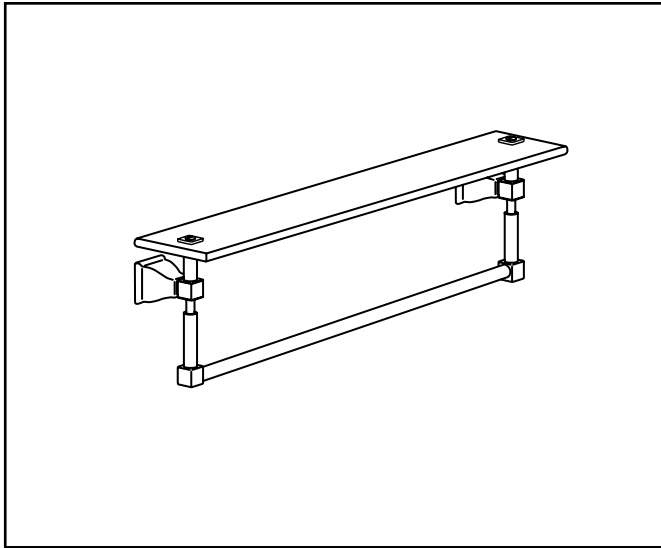

American Standard

TOWN SQUARE™
ACCESSORIES
24" TOWEL BAR with GLASS SHELF

MODEL NUMBER:

■ **2555.034 24" Towel Bar with Glass Shelf**

Available Finishes

.002	Polished Chrome
.099	PVD Polished Brass
.295	PVD Satin

PRODUCT FEATURES:

Heavy duty construction: Highest quality materials for durability & long life.

Concealed Mounting

Materials of Construction: Towel bar tube - 0.75mm thick brass. Body and escutcheon - brass. Glass shelf - 10mm thick tempered glass.

Easy to Install

Choice of Finishes: To match Chrome, PVD Brass and PVD Satin finishes. PVD finish on all Polished Brass and Satin components will never tarnish.

SUGGESTED SPECIFICATION:

24" Towel Bar shall feature heavy - duty construction with tarnish - free PVD finish on all Polished Brass and Satin components. Shall feature concealed mounting. 24" Towel Bar tube shall be 0.75mm thick brass tube. Glass Shelf shall be 10mm thick tempered glass. Towel Bar shall be American Standard Model # 2555.034.____.