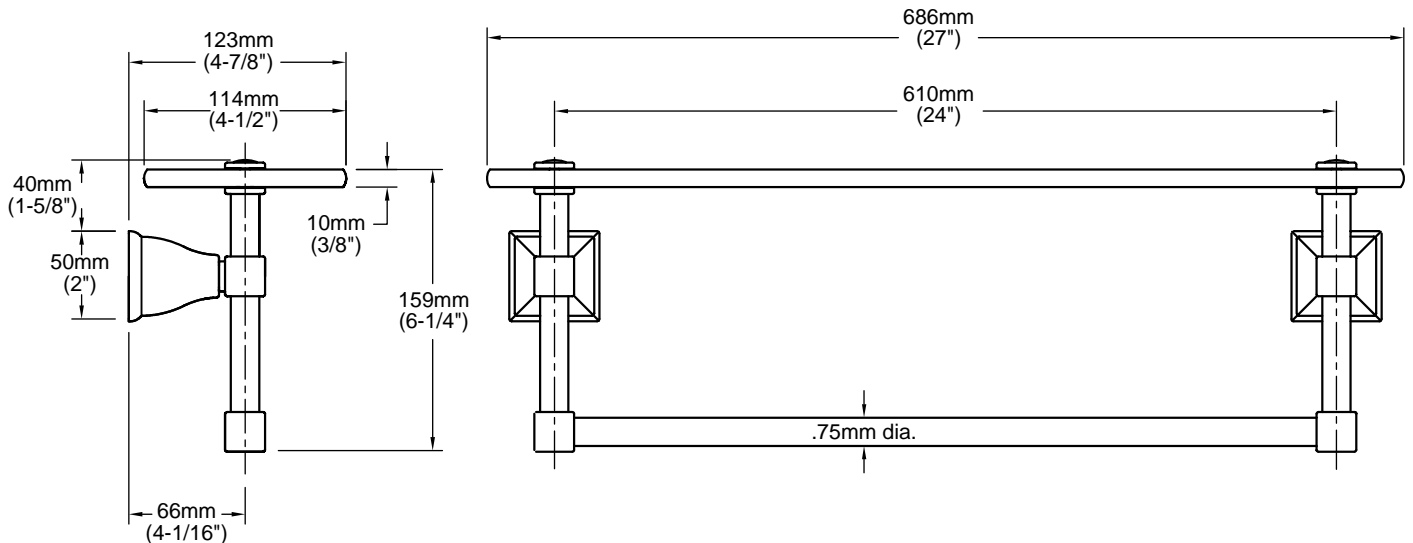

American Standard

TOWN SQUARE™
ACCESSORIES
24" TOWEL BAR with GLASS SHELF

MODEL NUMBER:

■ **2555.034 24" Towel Bar with Glass Shelf**

Available Finishes

.002	Polished Chrome
.099	PVD Polished Brass
.295	PVD Satin

PRODUCT FEATURES:

Heavy duty construction: Highest quality materials for durability & long life.

Concealed Mounting

Materials of Construction: Towel bar tube - 0.75mm thick brass. Body and escutcheon - brass. Glass shelf - 10mm thick tempered glass.

Easy to Install

Choice of Finishes: To match Chrome, PVD Brass and PVD Satin finishes. PVD finish on all Polished Brass and Satin components will never tarnish.

SUGGESTED SPECIFICATION:

24" Towel Bar shall feature heavy - duty construction with tarnish - free PVD finish on all Polished Brass and Satin components. Shall feature concealed mounting. 24" Towel Bar tube shall be 0.75mm thick brass tube. Glass Shelf shall be 10mm thick tempered glass. Towel Bar shall be American Standard Model # 2555.034.____.