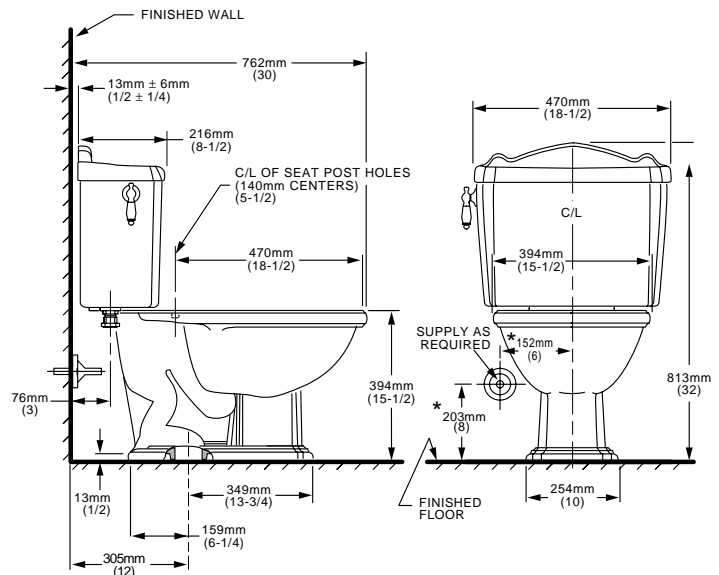

REPertoire™ ELONGATED TOILET

2483.019

- Vitreous china
- Low-consumption (6.0 Lpf/1.6 gpf)
- Elongated siphon action bowl
- Close-coupled tank
- Design-matched to Repertoire Pedestal Lavatory
- Side-mounted antique trip lever with ceramic handle insert
- Internal trapway area fully glazed
- 2 bolt caps
- 100% factory flush tested

3208.016 Bowl

4095.015 Tank

Nominal Dimensions:
762 x 470 x 813mm
(30" x 18-1/2" x 32")

Fixture only, seat and supply by others

**Compliance Certifications -
Meets or Exceeds the Following Specifications:**

- ASME A112.19.2M (and 19.6M) for Vitreous China Fixtures - includes Flush Performance, Ball Pass Diameter, Trap Seal Depth and all Dimensions

To Be Specified

- Color: White Bone Silver
 Shell Linen Black
- Seat: American Standard #5324.019 "Rise and Shine" (with easy to clean lift-off hinge system) solid plastic closed front seat with cover. See page TB-001.
- Seat: American Standard #5311.012 "Laurel" molded closed front seat with cover. See page TB-001.
- Alternate Seat:
- Supply with stop:

NOTES:
THIS COMBINATION IS DESIGNED TO ROUGH-IN AT A MINIMUM DIMENSION OF 305MM (12") FROM FINISHED WALL TO C/L OF OUTLET.
* DIMENSIONS SHOWN FOR LOCATION OF SUPPLY ARE SUGGESTED.
SUPPLY NOT INCLUDED WITH FIXTURE AND MUST BE ORDERED SEPARATELY.
IMPORTANT: Dimensions of fixtures are nominal and may vary within the range of tolerance established by ANSI Standard A112.19.2.
These measurements are subject to change or cancellation. No responsibility is assumed for use of superseded or voided pages.