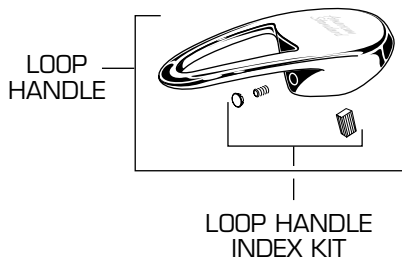

## Reliant+™ CENTERSET LAVATORY FAUCET MODEL NUMBERS

2385.000	2385.060
2385.400	2385.405
2385.500	2385.460
2385.560	

**NOTE:**  
For Drain Parts  
and Special  
Aerators see  
Section G

★ Replace the "YYY" with appropriate finish code

CHROME	002
WHITE	020
POLISHED BRASS	099
VELVET	285
VELVET/BRASS (PVD)	287

REPAIR PARTS	DESCRIPTION	PART NUMBER ★	PKG QTY
Handle Parts	Handle	078524-YYY0A	1
	Handle with "H" and "C"	051131-0020A	1
	Handle Screw Kit	030746-0020A	1
	Loop Handle	051315-YYY0A	1
	Loop Handle Index Kit (Lg Lever & Loop)	030126-0070A	1
	Long Lever Handle	060466-0020A	1
	Button and Screw (Long Lever)	030126-0070A	1
Faucet Parts	Cap	907468-YYY0A	1
	Hot Limit Stop	922916-0070A	1
	Cartridge Screws (1-3/4")	023638-0070A	3
	Cap Retainer	923301-0070A	1
	Cartridge	023529-0070A	1
	Disk with Seals	078539-0070A	1
	Pop-Up Rod	060233-YYY0A	1
	Aerator	012577-YYY0A	1
	Underbody and Screw	078526-YYY0A	1
	Putty Plate	911952-0070A	1
	Mounting Kit	078525-0070A	1
	Supply Nut	024220-0070A	2