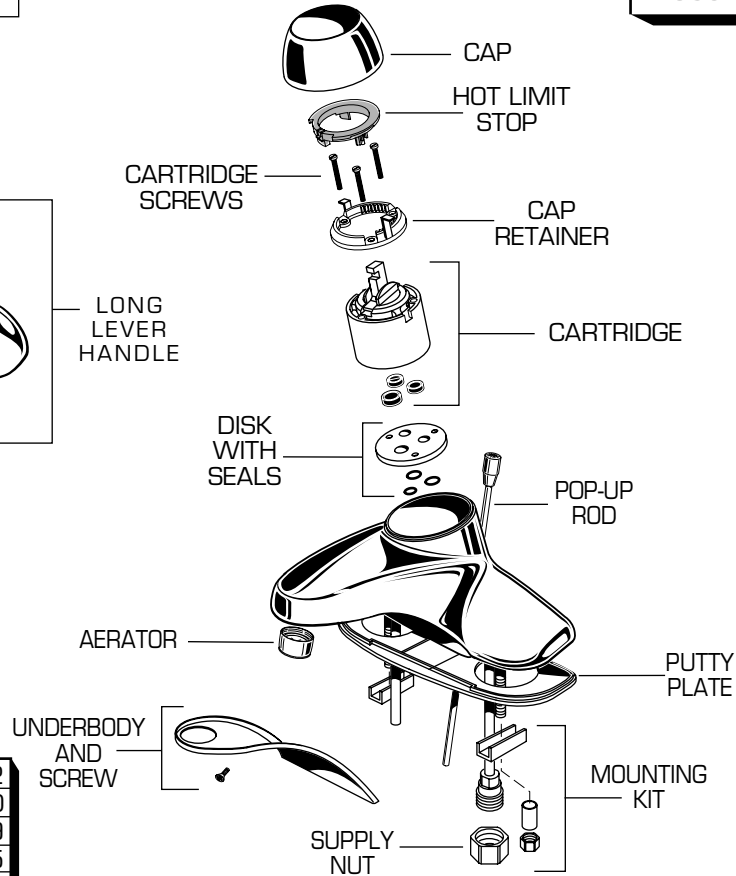

## Reliant+™ CENTERSET LAVATORY FAUCET MODEL NUMBERS

2385.000	2385.060
2385.400	2385.405
2385.500	2385.460
2385.560	

**NOTE:**  
For Drain Parts  
and Special  
Aerators see  
Section G

★ Replace the "YYY" with appropriate finish code

CHROME	002
WHITE	020
POLISHED BRASS	099
VELVET	285
VELVET/BRASS (PVD)	287

REPAIR PARTS	DESCRIPTION	PART NUMBER ★	PKG QTY
Handle Parts	Handle	078524-YYY0A	1
	Handle with "H" and "C"	051131-0020A	1
	Handle Screw Kit	030746-0020A	1
	Loop Handle	051315-YYY0A	1
	Loop Handle Index Kit (Lg Lever & Loop)	030126-0070A	1
	Long Lever Handle	060466-0020A	1
	Button and Screw (Long Lever)	030126-0070A	1
Faucet Parts	Cap	907468-YYY0A	1
	Hot Limit Stop	922916-0070A	1
	Cartridge Screws (1-3/4")	023638-0070A	3
	Cap Retainer	923301-0070A	1
	Cartridge	023529-0070A	1
	Disk with Seals	078539-0070A	1
	Pop-Up Rod	060233-YYY0A	1
	Aerator	012577-YYY0A	1
	Underbody and Screw	078526-YYY0A	1
	Putty Plate	911952-0070A	1
	Mounting Kit	078525-0070A	1
	Supply Nut	024220-0070A	2