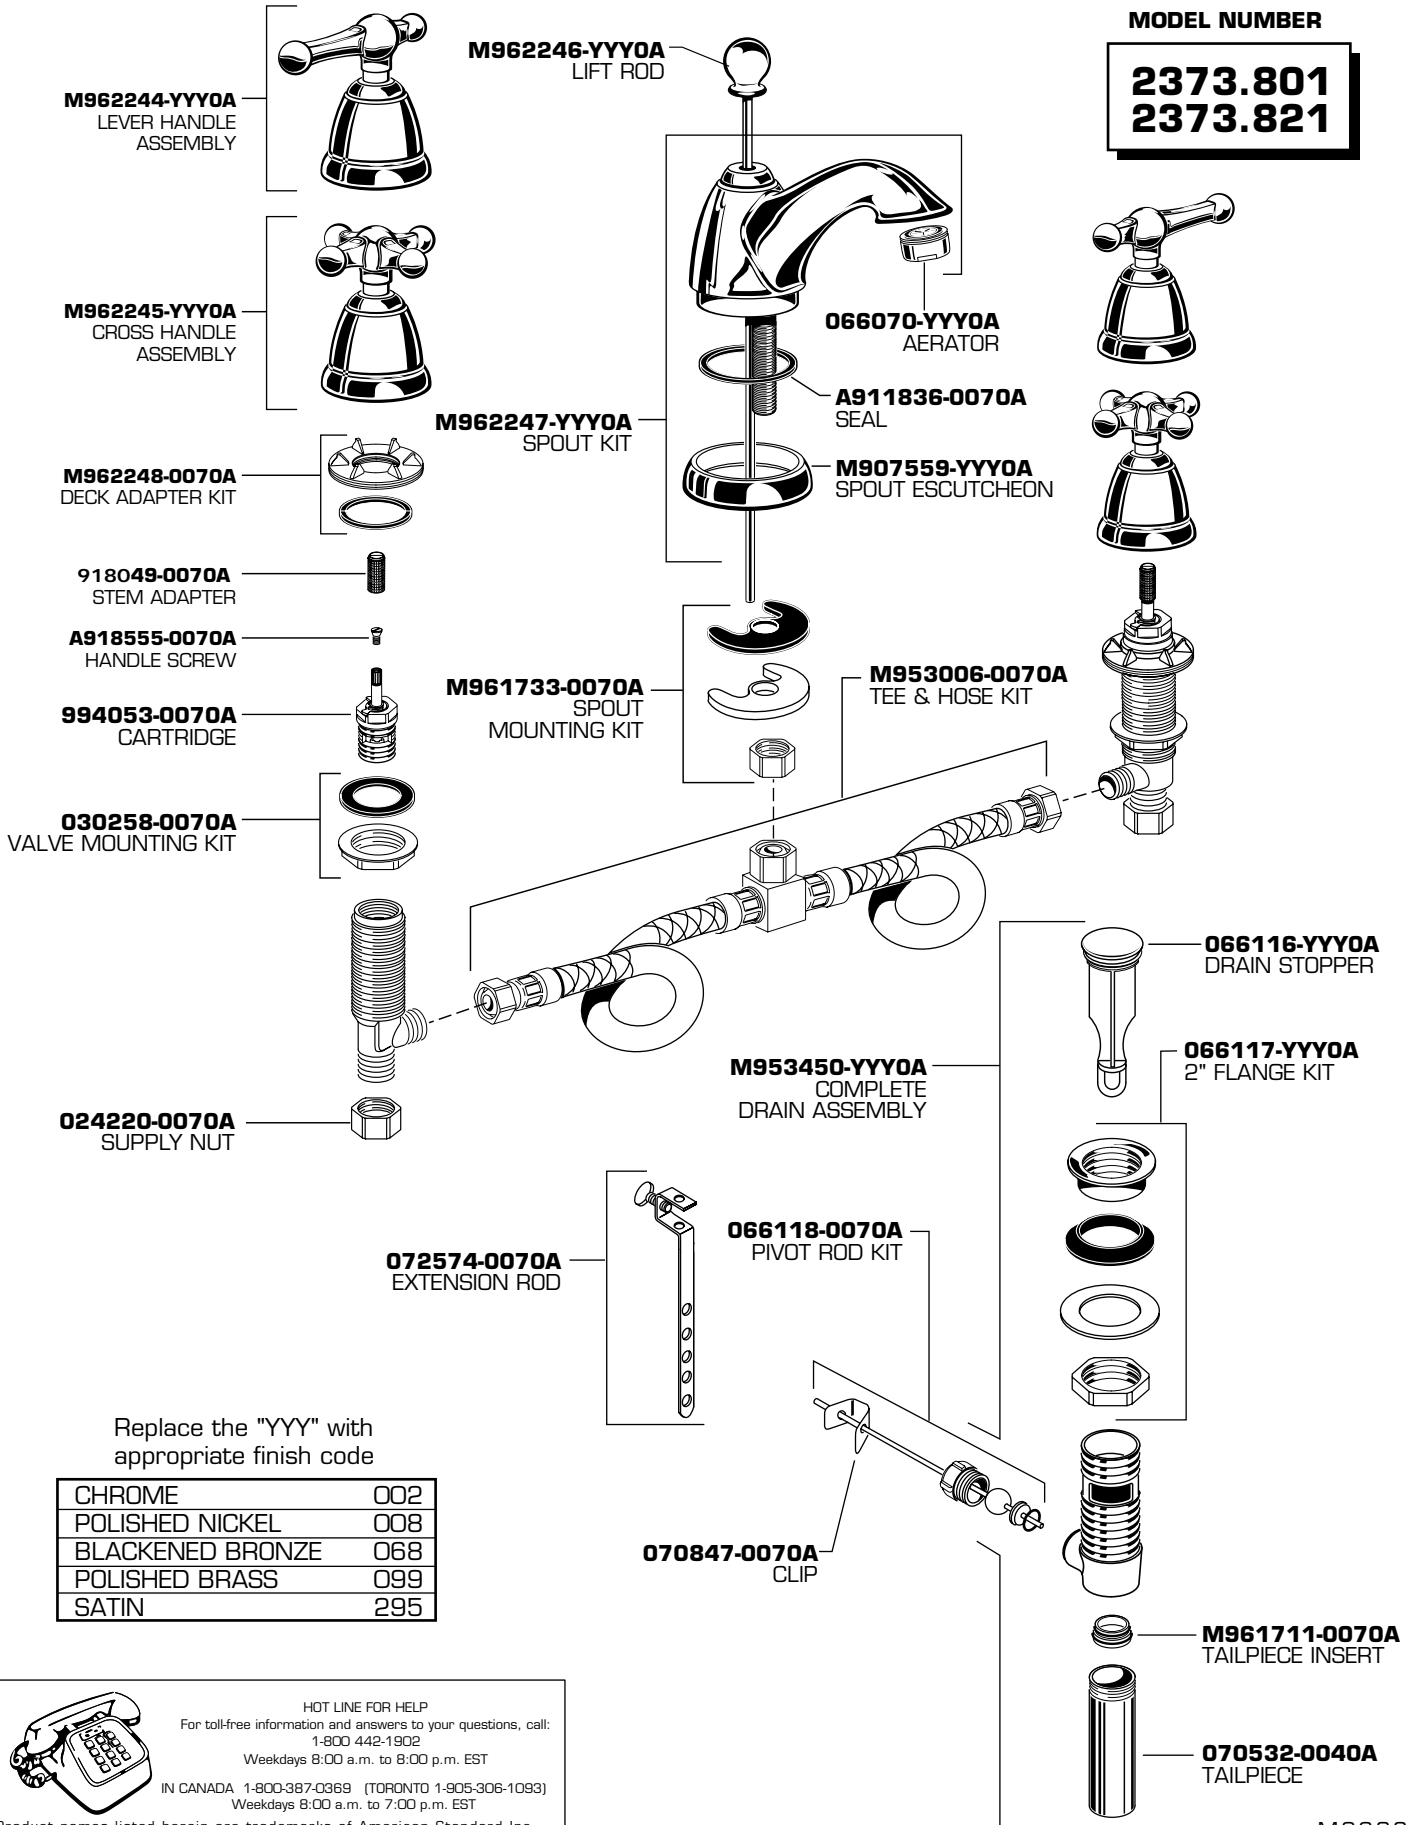

## ENFIELD WIDESPREAD LAVATORY FAUCET MODEL NUMBER

**2373.801**  
**2373.821**

Replace the "YYY" with appropriate finish code

CHROME	002
POLISHED NICKEL	008
BLACKENED BRONZE	068
POLISHED BRASS	099
SATIN	295