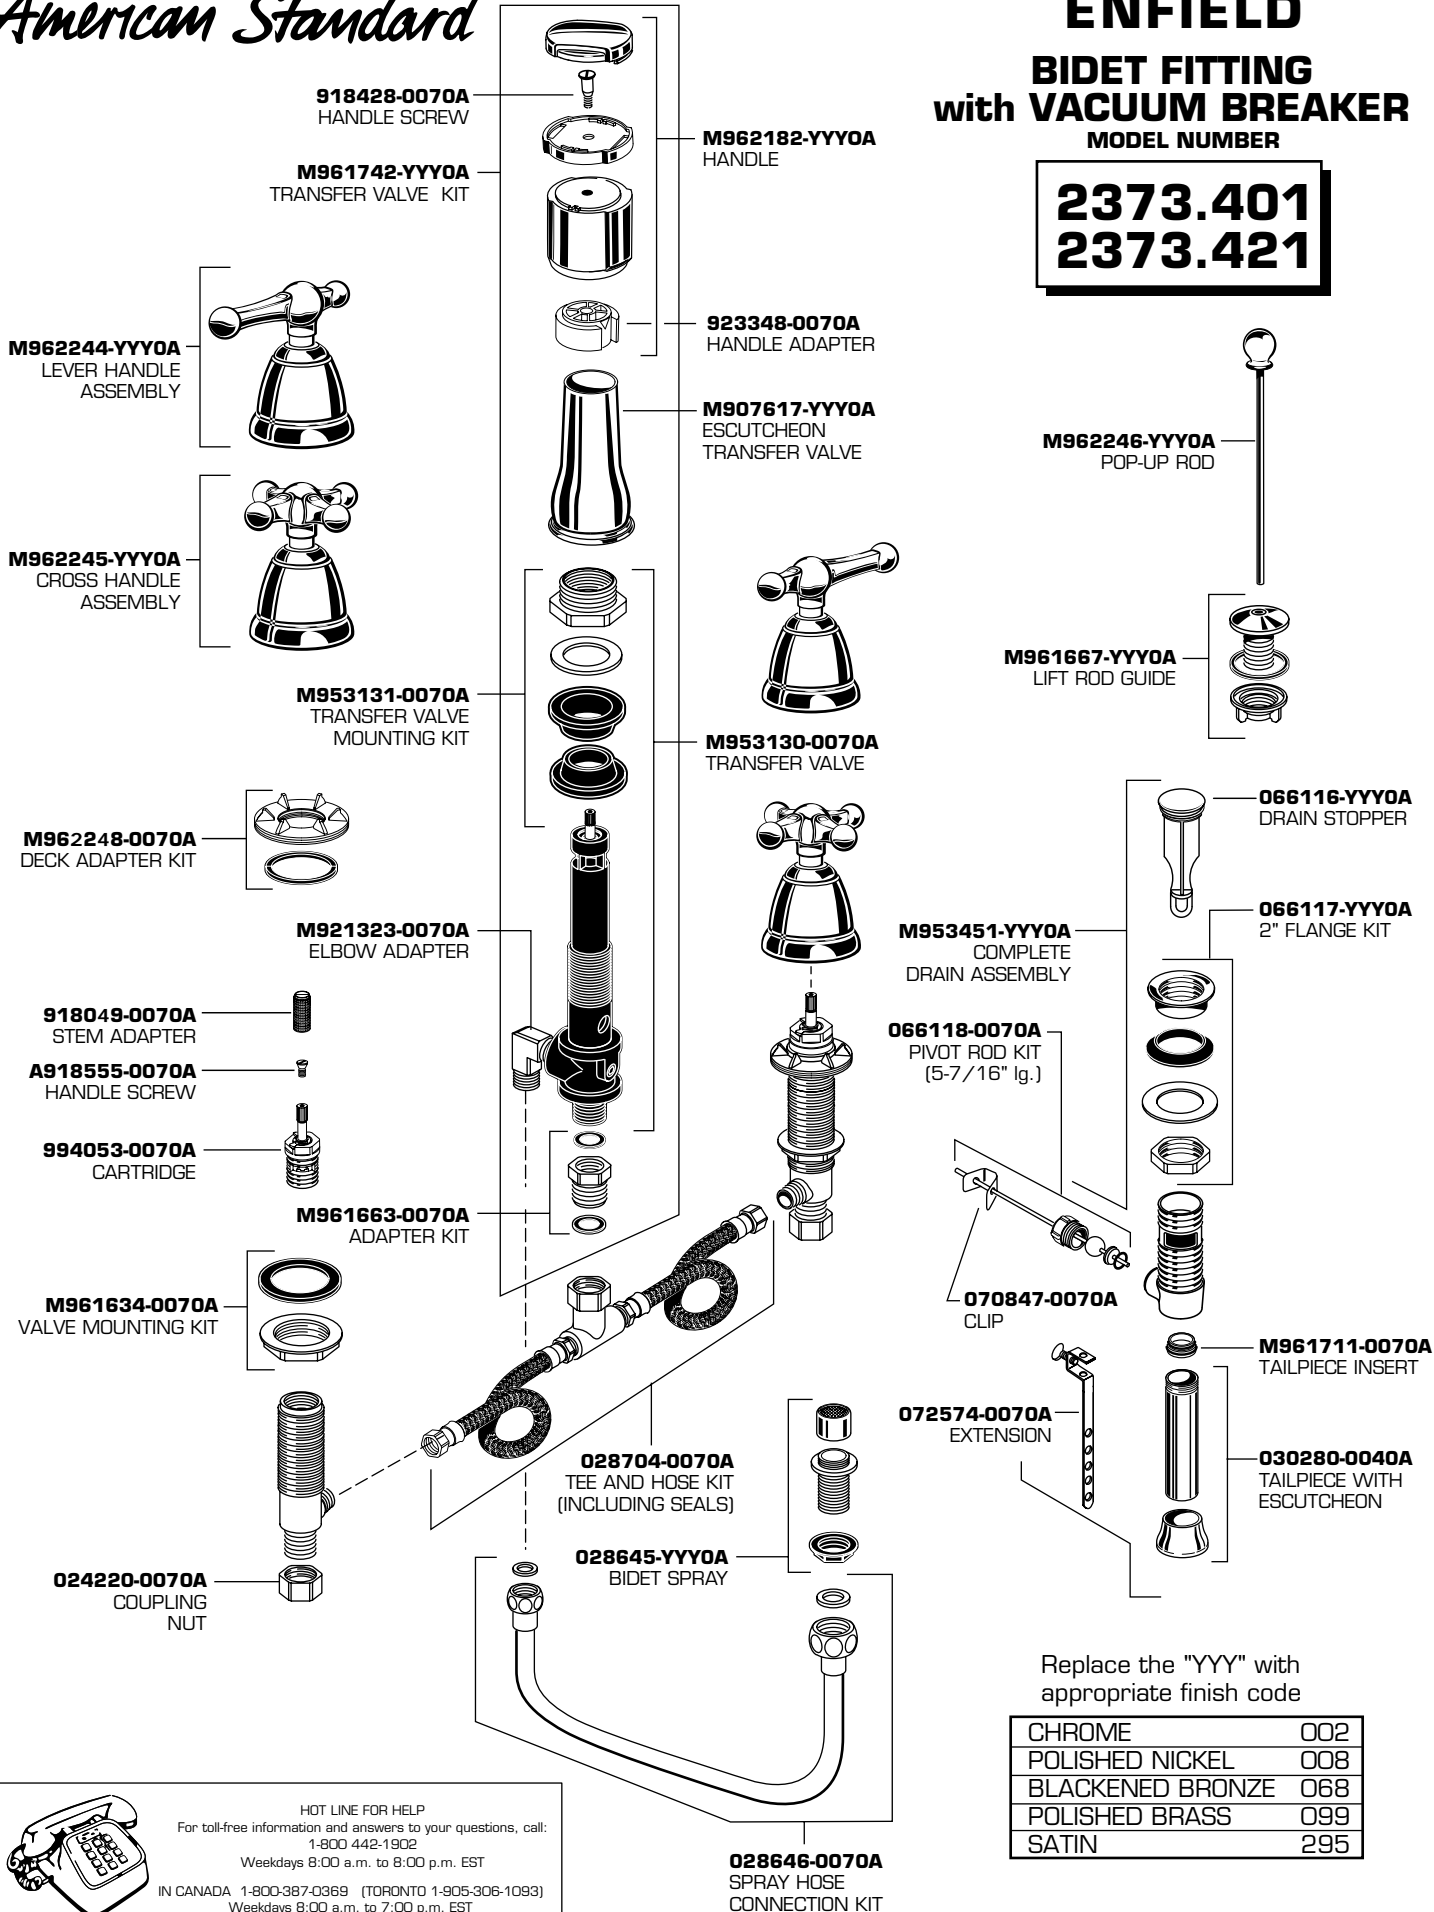

American Standard

ENFIELD BIDET FITTING with VACUUM BREAKER MODEL NUMBER

2373.401 2373.421

Replace the "YYY" with appropriate finish code

CHROME	002
POLISHED NICKEL	008
BLACKENED BRONZE	068
POLISHED BRASS	099
SATIN	295

HOT LINE FOR HELP
For toll-free information and answers to your questions, call:
1-800-442-1902
Weekdays 8:00 a.m. to 8:00 p.m. EST
IN CANADA 1-800-387-0369 (TORONTO 1-905-306-1093)
Weekdays 8:00 a.m. to 7:00 p.m. EST

Product names listed herein are trademarks of American Standard Inc.
© American Standard Inc. 2003

M968297