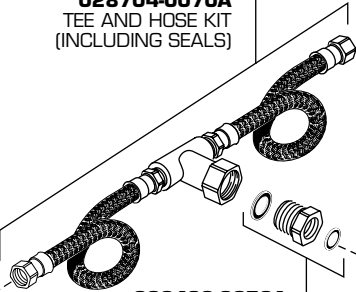

## ENFIELD BIDET FITTING

MODEL NUMBER

**2373.400**  
**2373.420**

**M982244-YYY0A**  
LEVER HANDLE  
ASSEMBLY

**M962245-YYY0A**  
CROSS HANDLE  
ASSEMBLY

**M962248-0070A**  
DECK ADAPTER KIT

**918049-0070A**  
STEM ADAPTER

**A918555-0070A**  
HANDLE SCREW

**994053-0070A**  
CARTRIDGE

**030258-0070A**  
VALVE MOUNTING  
KIT

**028704-0070A**  
TEE AND HOSE KIT  
(INCLUDING SEALS)

**060463-0070A**  
ADAPTER KIT

**024220-0070A**  
COUPLING NUT

**M962246-YYY0A**  
POP-UP ROD

**M953451-YYY0A**  
COMPLETE  
DRAIN ASSEMBLY

**066118-0070A**  
PIVOT ROD KIT  
(5-7/16" lg.)

**072574-0070A**  
EXTENSION

**M961656-YYY0A**  
LIFT ROD GUIDE

**070847-0070A**  
CLIP

**066116-YYY0A**  
DRAIN STOPPER

**066117-YYY0A**  
2" FLANGE KIT

**028646-0070A**  
SPRAY HOSE  
CONNECTION KIT

**028645-YYY0A**  
BIDET SPRAY

**953800-0070A**  
TRANSFER VALVE

**923348-0070A**  
HANDLE ADAPTER