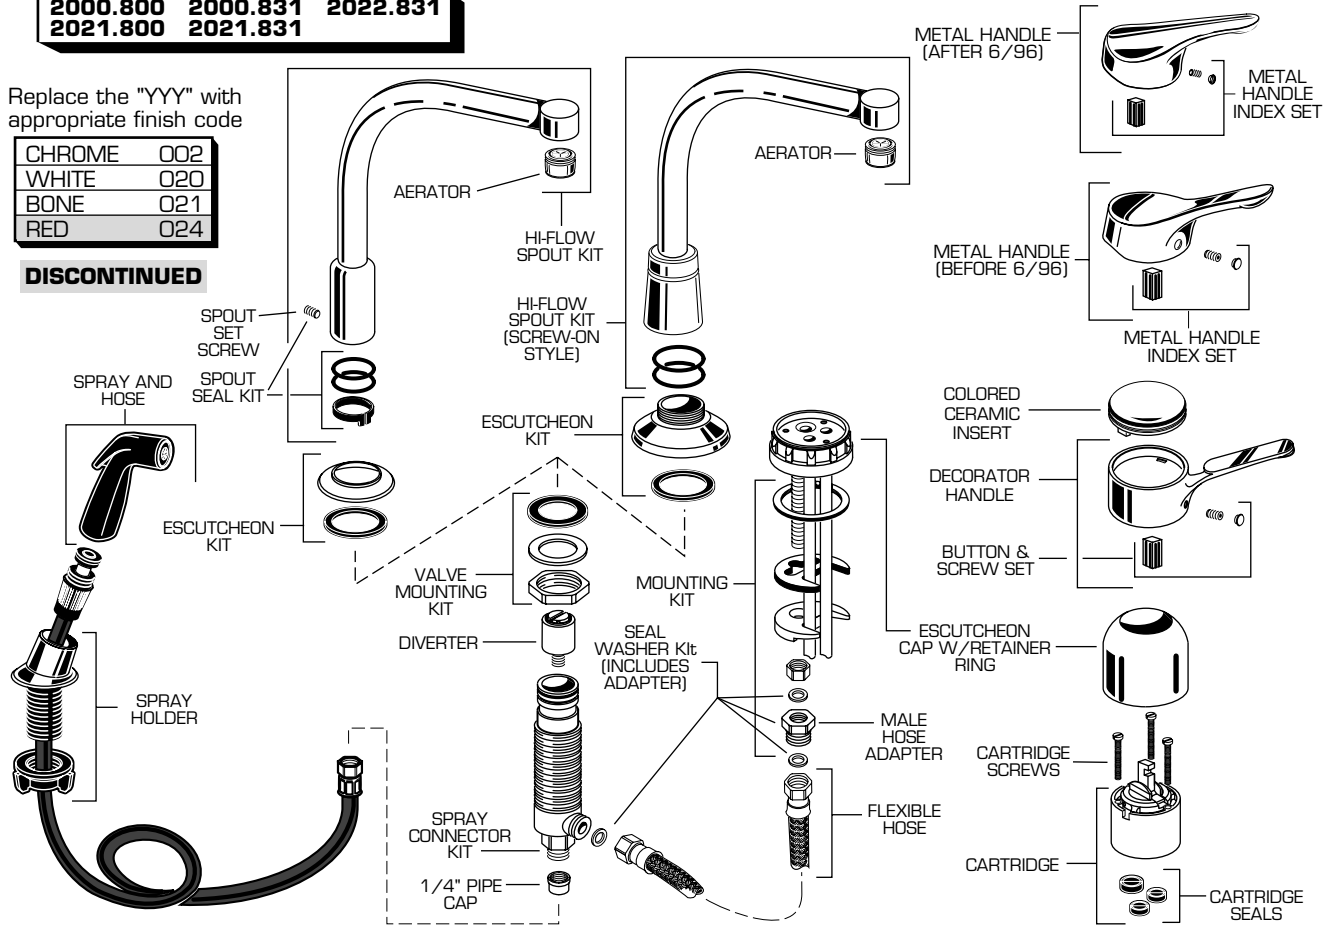

CERAMIX SINGLE CONTROL KITCHEN FAUCET WITH HI-FLOW SPOUT

MODEL NUMBERS

2000.800 2000.831 2022.831
2021.800 2021.831

American Standard

★ Replace the "YYY" with appropriate finish code

CHROME	002
WHITE	020
BONE	021
RED	024

DISCONTINUED

REPAIR PARTS	DESCRIPTION	PART NUMBER ★	PKG QTY
Faucet Parts	Cartridge	023529-0070A	1
	Cartridge Seals	023528-0070A	1
	Cartridge Screws, 1-1/2" Long	023527-0070A	3
	Escutcheon Cap, 2-1/4"	030242-YYY0A	1
	Metal Handle (Before 6/96)	077124-YYY0A	1
	Metal Handle Index Set	030126-0070A	1
	Decorator Handle (less Insert)	030125-YYY0A	1
	Colored Ceramic Insert	See Product Selector & Pricing Guide	
	Metal handle (After 6/96)	060243-YYY0A	1
	+ Button & Screw Kit	030746-YYY0A	1
	Mounting Kit	030713-0070A	1
	Flexible Hose	030714-0070A	1
	Seal Washer Kit	030748-0070A	1
	Valve Mounting Kit	030258-0070A	1
	Hi-Flow Spout (Set Screw Spout)	030712-YYY0A	1
	Escutcheon Kit (for Set Screw Spout)	030708-YYY0A	1
	Hi-Flow Spout (Screw-on Spout)	M961644-YYY0A	1
	Escutcheon Kit (for Screw-on Spout)	012166-YYY0A	1
	Spout Seal Kit	030709-0070A	1
	Aerator	066070-YYY0A	1
	Spout Set Screw	028524-0070A	1
	Diverter	077043-0070A	1
	Spray and Hose - Chrome	030730-0170A	1
	Spray and Hose - (Finishes)	030730-YYY0A	1
	Spray Holder	030760-YYY0A	1
	1/4" Pipe Cap	060341-0070A	1
	Spray Connector Kit	M961970-0070A	1
	Male Hose Adapter	030575-0070A	1

+ For Starburst and Decorator Handle only