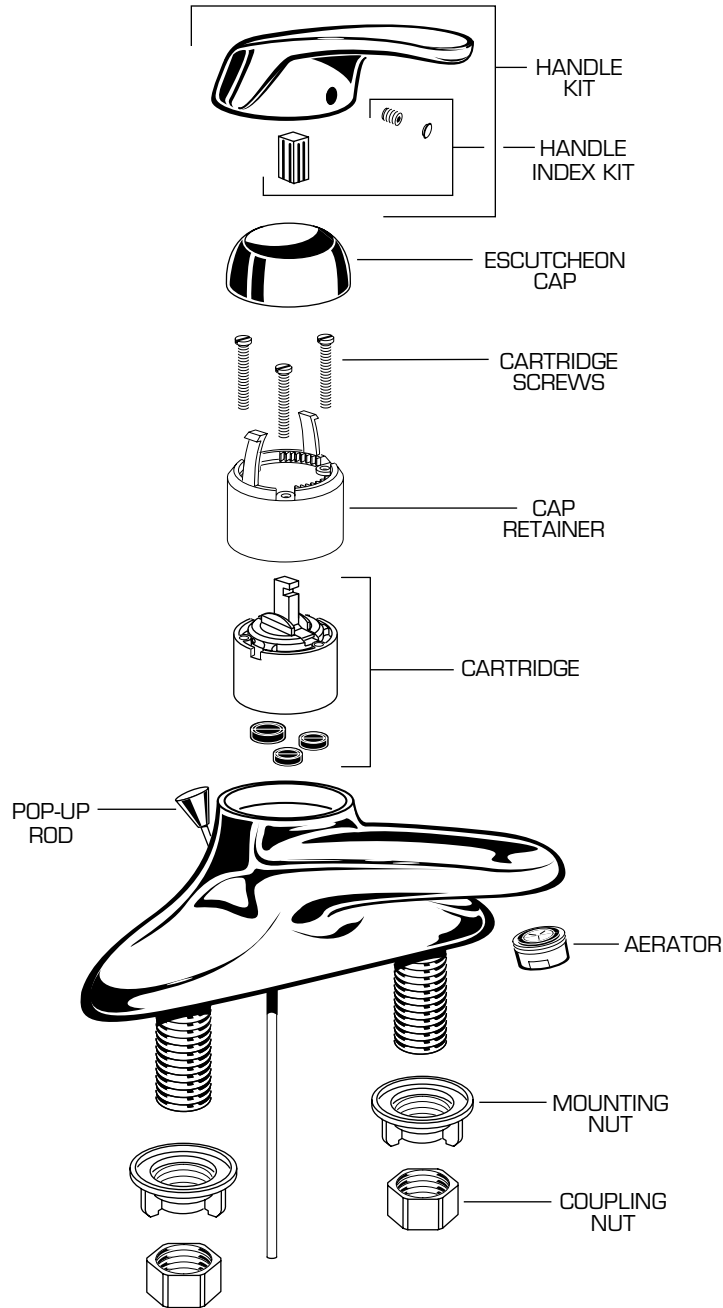

CENTERSET LAVATORY FAUCETS MODEL NUMBERS

1480.110
1480.115

NOTE:
For Drain Parts
and Special
Aerators see
Section G

★ Replace the "YYY" with appropriate finish code

CHROME	002
CHROME/BRASS	299

REPAIR PARTS	DESCRIPTION	PART NUMBER ★	PKG QTY
Handle Parts	Handle Kit	060327-YYY0A	1
	Handle Index Kit	030126-0070A	1
Faucet Parts	Escutcheon Cap	907468-YYY0A	1
	Cartridge Screws	023603-0070A	3
	Cartridge	023529-0070A	1
	Cap Retainer	923391-0070A	1
	Pop-Up Rod	M961130-YYY0A	1
	Aerator	066070-YYY0A	1
	Mounting Nut	065800-0070A	2
	Supply Nut	024220-0070A	2