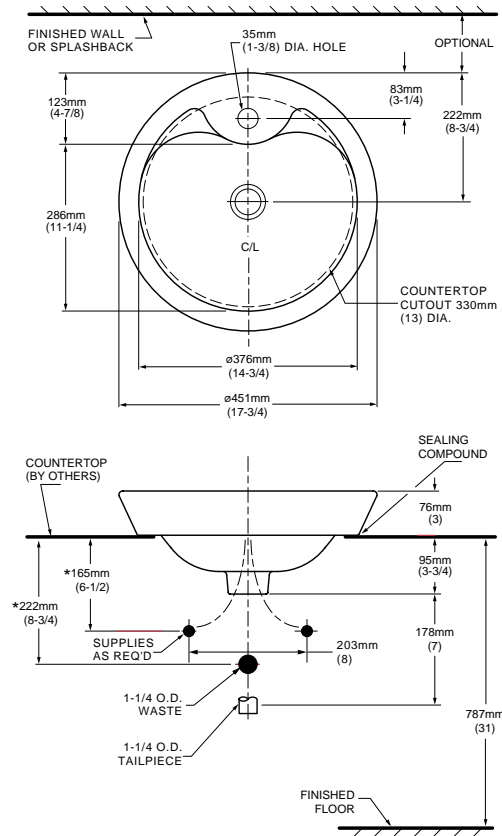

**0660.312** Same as above with front overflow

Nominal Dimensions:  
17-3/4" (451mm) round

Bowl sizes:  
14-3/4" (376mm) round,  
5" (127mm) deep

**Compliance Certifications -  
Meets or Exceeds the Following Specifications:**

- ASME A112.19.2M for Vitreous China Fixtures
- CAN/CSA B45 series
- A1995 National Building Code, section 3.7 and CAN/CSA - B651-M90 and OBC 3.7

To Be Specified

- Color:
- Faucet\*:
- Faucet Finish:
- Supplies:
- 1-1/4" Trap:
- Nipple:

**NOTES:**  
\*DIMENSIONS SHOWN FOR LOCATION OF SUPPLIES AND "P" TRAP ARE SUGGESTED. FITTINGS NOT INCLUDED WITH FIXTURE AND MUST BE ORDERED SEPARATELY. FOR COUNTERTOP CUTOUT AND INSTALLATION INSTRUCTIONS USE TEMPLATE SUPPLIED WITH SINK.

**IMPORTANT:** Dimensions of fixtures are nominal and may vary within the range of tolerances established by ANSI Standard A112.19.2. These measurements are subject to change or cancellation. No responsibility is assumed for use of superseded or voided pages.