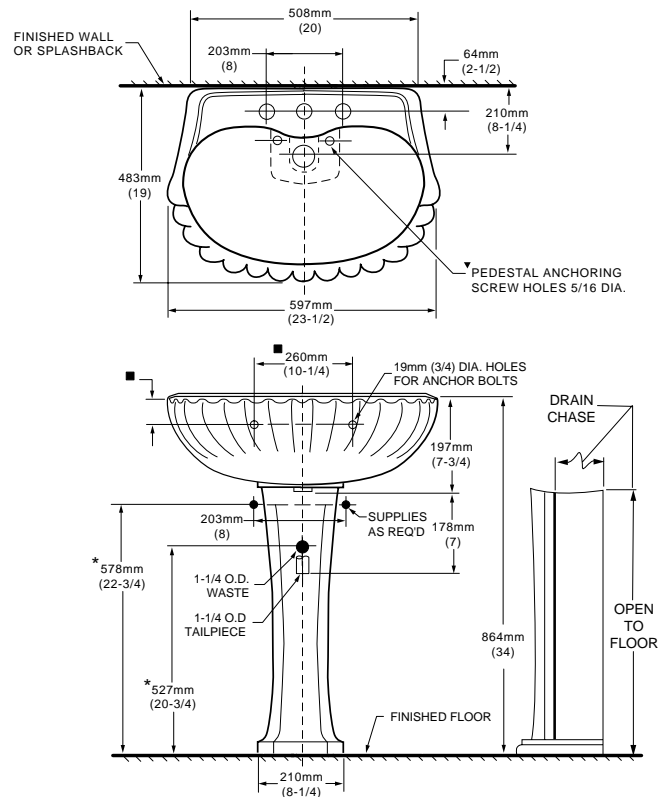

- 0230.800** Faucet holes on 8" (203mm) centers (Illustrated)
- 0230.400** Faucet holes on 4" (102mm) centers
- 0230.100** Center hole only

Nominal Dimensions:

23-1/2" x 19" x 34" (597 x 483 x 864mm)

Separate Components:

- 0230.008** Pedestal top-8" (203mm) centers
- 0230.004** Pedestal top-4" (102mm) centers
- 0230.001** Pedestal top-center hole only
- 733500-400** Pedestal only

Bowl sizes:

20" (508mm) wide,
12" (305mm) front to back,
6" (152mm) deep

Compliance Certifications -

Meets or Exceeds the Following Specifications:

- ASME A112.19.2M for Vitreous China Fixtures

NOTES:

- * DIMENSIONS SHOWN FOR LOCATION OF SUPPLIES AND "P" TRAP ARE SUGGESTED.
- ▼ PEDESTAL ANCHORING SCREWS NOT INCLUDED.
- SUITABLE FOR REINFORCEMENT ONLY. ACTUAL DIMENSIONS MUST BE TAKEN FROM FIXTURE.
- FITTINGS NOT INCLUDED AND MUST BE ORDERED SEPARATELY. PROVIDE SUITABLE REINFORCEMENT FOR ALL WALL SUPPORTS.
- IMPORTANT: Dimensions of fixtures are nominal and may vary within the range of tolerances established by ANSI Standard A112.19.2.
- These measurements are subject to change or cancellation. No responsibility is assumed for use of superseded or voided pages.

To Be Specified

- Color:
- Faucet*:
- Faucet Finish:
- Supplies:
- 1-1/4" Trap:

* See faucet section for additional models available