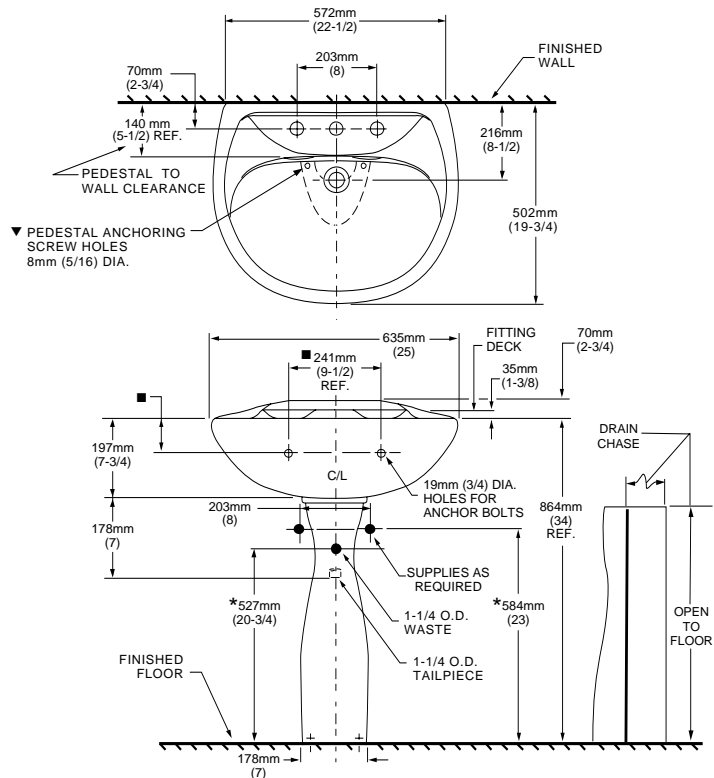

**SAVONA PEDESTAL SINK**

- Contemporary-styled basin with raised faucet deck and backsplash
- Made from vitreous china
- Convenient soap/accessory ledge
- Rear overflow
- Design-matched to Savona toilets
- Supplied with mounting kit
- Shown with 3801.432 Jasmine Spread Lavatory Faucet with Perfume Bottle Handles (not included)

**0156.803** Faucet holes on 8" (203mm) centers

**Nominal Dimensions:**

25" x 20" x 34" (635 x 559 x 864mm)

**Separate Components:**

**0156.008** Pedestal top-8" (203mm) centers

**733900-400** Pedestal only

**Bowl sizes:**

18-1/4" (464mm) wide,  
12-3/4" (324mm) front to back,  
6" (152mm) deep

**Compliance Certifications -**

**Meets or Exceeds the Following Specifications:**

- ASME A112.19.2M for Vitreous China Fixtures

**To Be Specified**

- Color:
- Faucet\*:
- Faucet Finish:
- Supplies:
- 1-1/4" Trap:

\* See faucet section for additional models available

**NOTES:**

\* DIMENSIONS SHOWN FOR LOCATION OF SUPPLIES AND "P" TRAP ARE SUGGESTED.  
 ▼ PEDESTAL ANCHORING SCREWS NOT INCLUDED. INSTALLATION INSTRUCTIONS SUPPLIED WITH LAVATORY.  
 ■ SUITABLE FOR REINFORCEMENT ONLY. ACTUAL DIMENSIONS MUST BE TAKEN FROM FIXTURE.  
 FITTINGS NOT INCLUDED AND MUST BE ORDERED SEPARATELY. PROVIDE SUITABLE REINFORCEMENT FOR ALL WALL SUPPORTS.  
 IMPORTANT: Dimensions of fixtures are nominal and may vary within the range of tolerances established by ANSI Standard A112.19.2.  
 These measurements are subject to change or cancellation. No responsibility is assumed for use of superseded or voided pages.