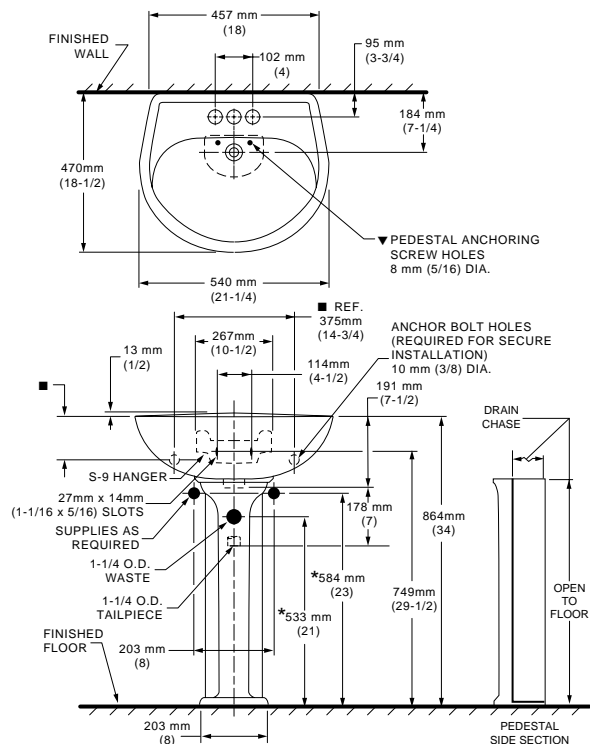

COLONY 21" PEDESTAL SINK

- Vitreous china lavatory and pedestal
- Front overflow
- Fitting ledge with generous shelf area
- Supplied with mounting kit
Shown with 2385.060 Reliant faucet
(not included)

- ☐ **0115.411** Faucet holes on 4" (102mm) centers (Illustrated)
- ☐ **0115.811** Faucet holes on 8" (203mm) centers

Nominal Dimensions:

21-3/4" x 18-1/2" x 34" (552 x 470 x 864mm)

Separate Components:

- ☐ **0115.404** Pedestal top 4" (102mm) centers
- ☐ **0115.808** Pedestal top 8" (203mm) centers
- ☐ **731100-400** Pedestal only

Bowl sizes:

17-1/2" (445mm) wide,
11-1/2" (292mm) front to back,
5-1/2" (127mm) deep

Compliance Certifications -

Meets or Exceeds the Following Specifications:

- ASME A112.19.2M for Vitreous China Fixtures

To Be Specified

- ☐ Color:
- ☐ Faucet:
- ☐ Faucet Finish:
- ☐ Supplies:
- ☐ 1-1/4" Trap:

NOTES:

* DIMENSIONS SHOWN FOR LOCATION OF SUPPLIES AND "P" TRAP ARE SUGGESTED.
 ▼ ANCHOR SCREWS FOR PEDESTAL NOT INCLUDED. INSTALLATION INSTRUCTIONS SUPPLIED WITH LAVATORY.
 ■ SUITABLE FOR REINFORCEMENT ONLY, ACTUAL DIMENSIONS MUST BE TAKEN FROM FIXTURE.
 SHOWN WITH FITTING, FLEX SUPPLIES, POP-UP DRAIN, AND 1-1/4" O.D. "P" TRAP. FITTINGS NOT INCLUDED AND MUST BE ORDERED SEPARATELY.
 PROVIDE SUITABLE REINFORCEMENT FOR ALL WALL SUPPORTS.
 IMPORTANT: Dimensions of fixtures are nominal and may vary within the range of tolerances established by ANSI Standard A112.19.2.
 These measurements are subject to change or cancellation. No responsibility is assumed for use of superseded or voided pages.