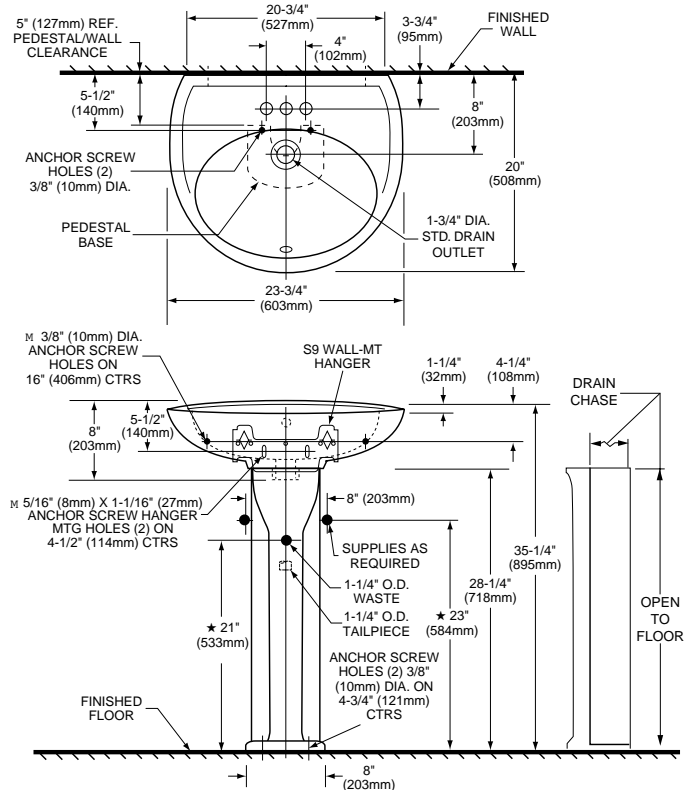

COLONY 24" PEDESTAL SINK

- Vitreous china lavatory and pedestal
- Front overflow
- Fitting ledge with generous shelf area
- Supplied with mounting kit
Shown with 2385.060 Reliant faucet
(not included)

- 0113.411** Faucet holes on 4" (102mm) centers (Illustrated)
- 0113.811** Faucet holes on 8" (203mm) centers

Nominal Dimensions:

23-3/4" x 20" x 35-1/4" (603 x 508 x 895mm)

Separate Components:

- 0113.404** Pedestal top 4" (102mm) centers
- 0113.808** Pedestal top 8" (203mm) centers
- 731100-400** Pedestal only

Bowl sizes:

18-1/2" (470mm) wide,
12-1/2" (318mm) front to back,
5-1/2" (127mm) deep

Compliance Certifications -

Meets or Exceeds the Following Specifications:

- ASME A112.19.2M for Vitreous China Fixtures

- To Be Specified**
- Color:
 - Faucet:
 - Faucet Finish:
 - Supplies:
 - 1-1/4" Trap:

NOTES:
 * DIMENSIONS SHOWN FOR LOCATION OF SUPPLIES AND "P" TRAP ARE SUGGESTED.
 ▼ ANCHOR SCREWS FOR PEDESTAL NOT INCLUDED.
 INSTALLATION INSTRUCTIONS SUPPLIED WITH LAVATORY.
 ■ SUITABLE FOR REINFORCEMENT ONLY, ACTUAL DIMENSIONS MUST BE TAKEN FROM FIXTURE.
 SHOWN WITH FITTING, FLEX SUPPLIES, POP-UP DRAIN, AND 1-1/4" O.D. "P" TRAP.
 FITTINGS NOT INCLUDED AND MUST BE ORDERED SEPARATELY.
 PROVIDE SUITABLE REINFORCEMENT FOR ALL WALL SUPPORTS.
 IMPORTANT: Dimensions of fixtures are nominal and may vary within the range of tolerances established by ANSI Standard A112.19.2.
 These measurements are subject to change or cancellation. No responsibility is assumed for use of superseded or voided pages.