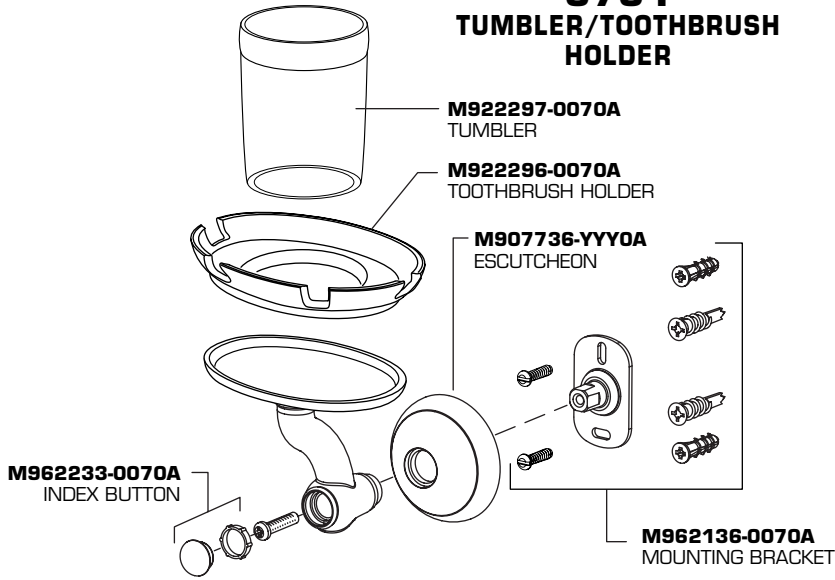

American Standard

6761 TUMBLER/TOOTHBRUSH HOLDER

ACCESSORIES

SOAP DISH SOAP/LOTION DISPENSER TUMBLER/TOOTHBRUSH HOLDER

MODEL NUMBERS

6750
6751
6761

6750 SOAP DISH

6751 SOAP/LOTION DISPENSER