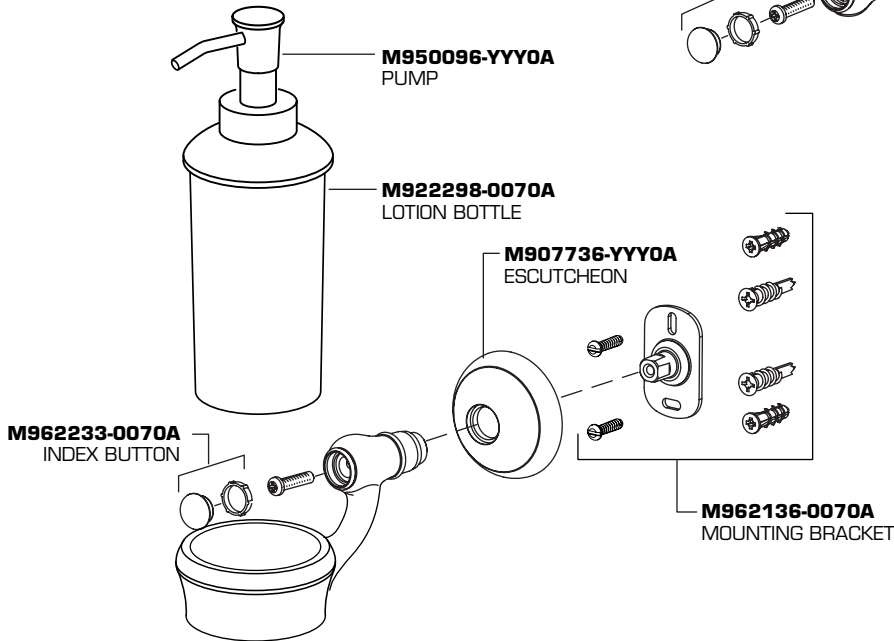

American Standard

6761 TUMBLER/TOOTHBRUSH HOLDER

ACCESSORIES

SOAP DISH SOAP/LOTION DISPENSER TUMBLER/TOOTHBRUSH HOLDER

MODEL NUMBERS

6750
6751
6761

6750 SOAP DISH

6751 SOAP/LOTION DISPENSER