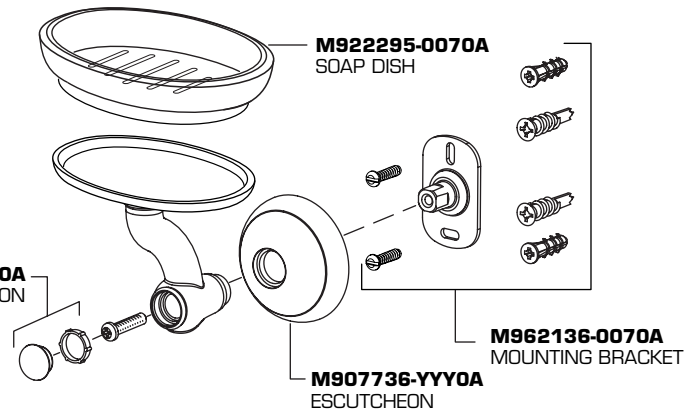

American Standard

6761 TUMBLER/TOOTHBRUSH HOLDER

ACCESSORIES

SOAP DISH SOAP/LOTION DISPENSER TUMBLER/TOOTHBRUSH HOLDER

MODEL NUMBERS

6750
6751
6761

6750 SOAP DISH

6751 SOAP/LOTION DISPENSER