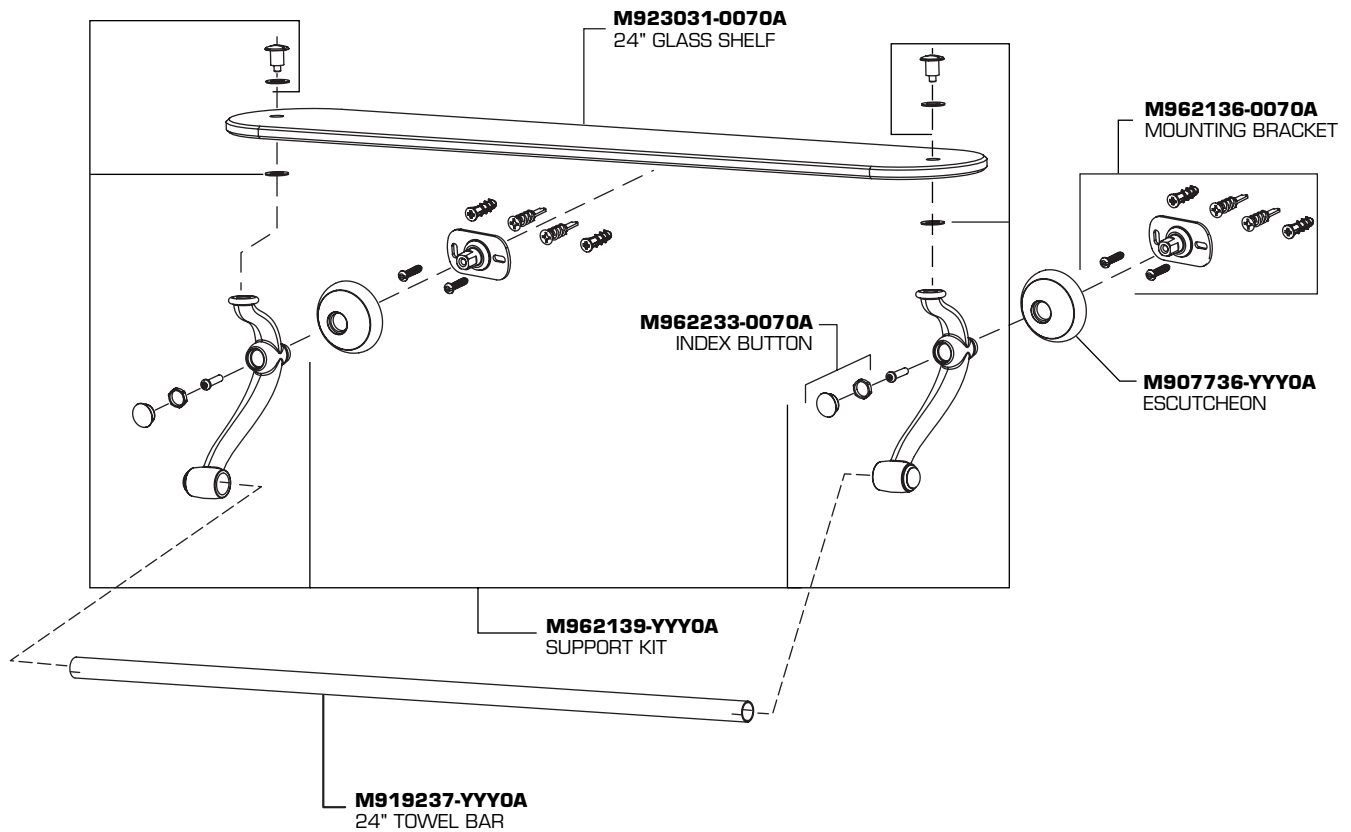

American Standard

**STANDARD  
COLLECTION**

**ACCESSORIES  
24" TOWEL BAR  
WITH GLASS SHELF**

MODEL NUMBERS

**6726**

**6726  
24" TOWEL BAR WITH GLASS SHELF**

Replace the "YYY" with appropriate finish code