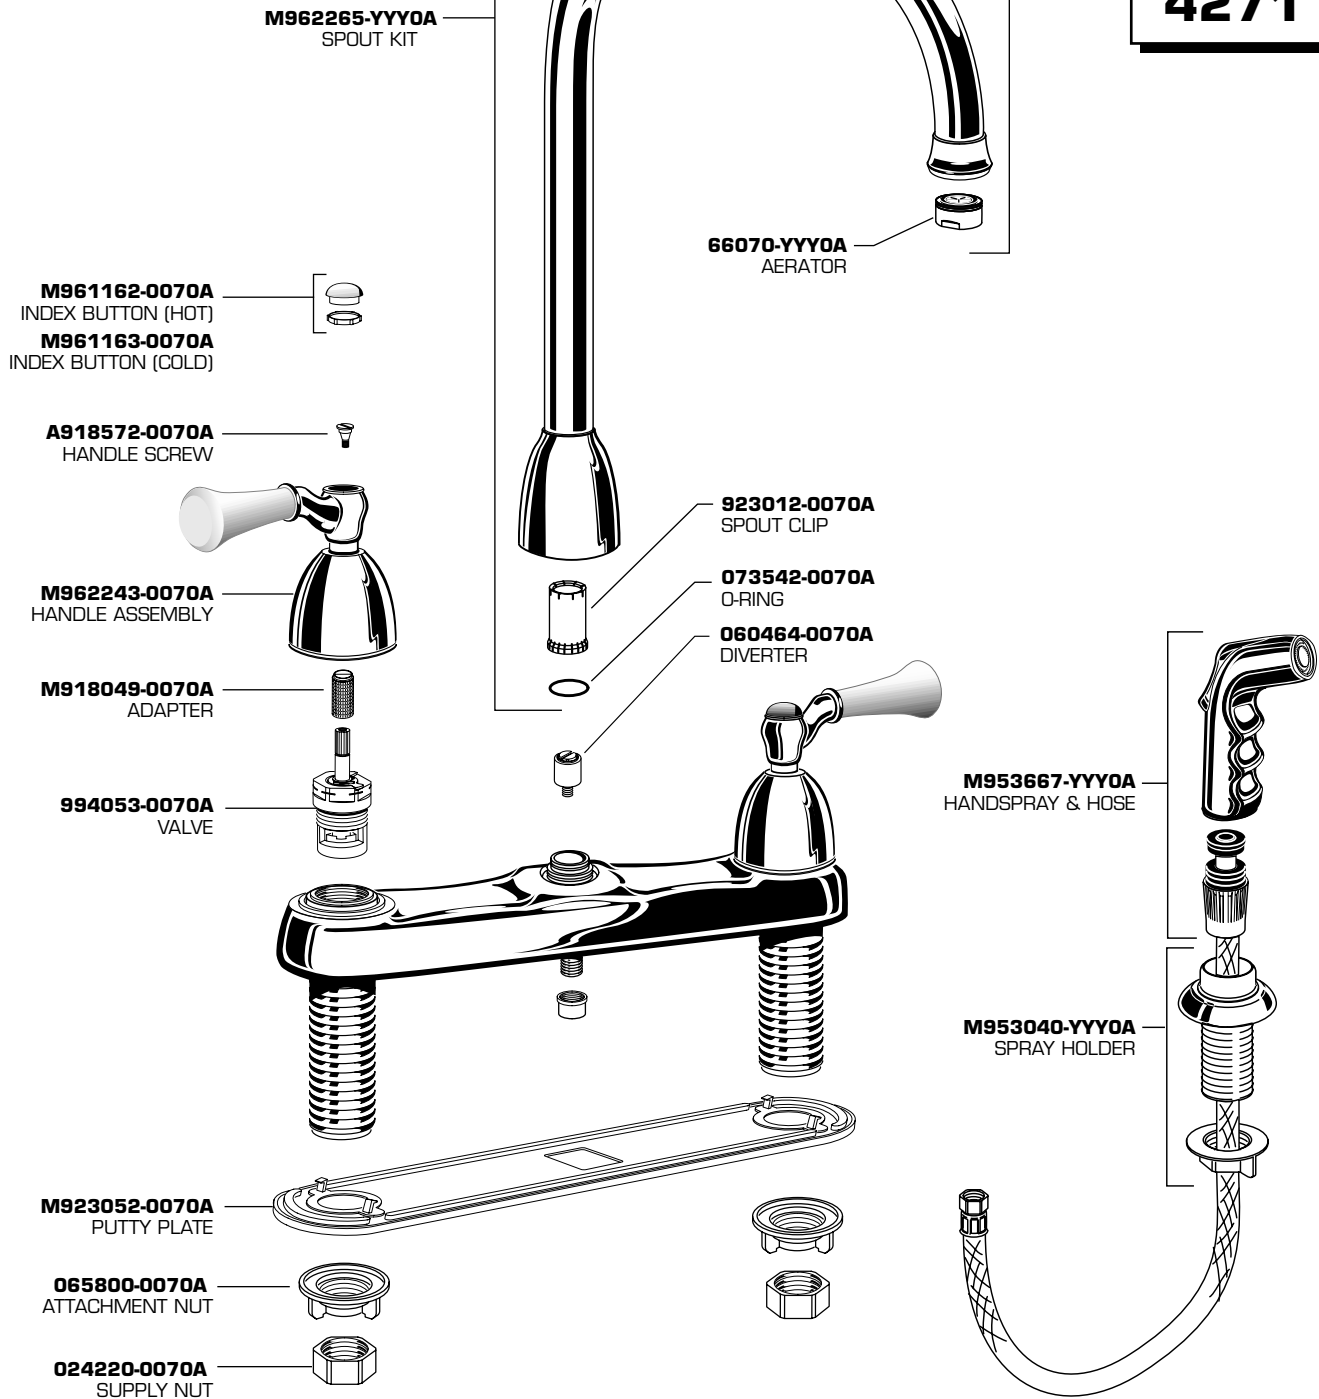

TOP MOUNT KITCHEN FAUCET

4271

Replace the "YYY" with appropriate finish code

CHROME	002
SATIN	295

HOT LINE FOR HELP
For toll-free information and answers to your questions, call:
1-800-442-1902
Weekdays 8:00 a.m. to 8:00 p.m. EST