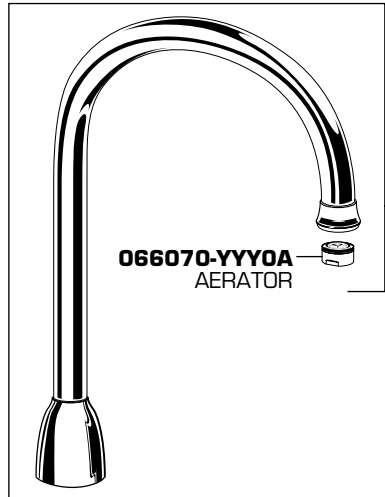

American Standard

**BOTTOM MOUNT
KITCHEN FAUCET**

MODEL NUMBER

4251

M962162-0070A
INDEX BUTTON (HOT)

M962163-0070A
INDEX BUTTON (COLD)

918428-0070A
HANDLE SCREW

M962165-YYY0A
LEVER HANDLE

994053-0070A
CARTRIDGE

M961634-0070A
VALVE MOUNTING KIT

060341-0070A
SPRAY CAP

M953667-YYY0A
HANDSPRAY & HOSE

M953040-YYY0A
SPRAY HOLDER

024220-0070A
SUPPLY NUT

M961635-0070A
TUBE & SEAL KIT

M962265-YYY0A
SPOUT KIT