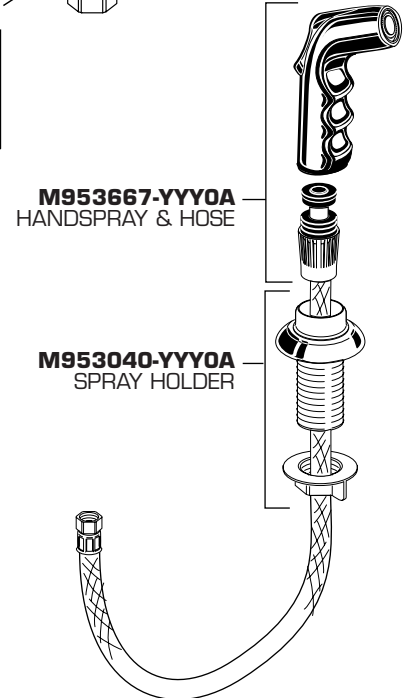

American Standard

**BOTTOM MOUNT
KITCHEN FAUCET**

MODEL NUMBER

4251

M962162-0070A
INDEX BUTTON (HOT)

M962163-0070A
INDEX BUTTON (COLD)

918428-0070A
HANDLE SCREW

M962165-YYY0A
LEVER HANDLE

M962267-YYY0A
SPOUT ESCUTCHEON

M908505-YYY0A
HANDLE ESCUTCHEON

918049-0070A
HANDLE ADAPTER

M961634-0070A
SPOUT MOUNTING KIT

M962161-0070A
DECK ADAPTER KIT

923012-0070A
CLIP

073542-0070A
SPOUT O-RING

A952026-0070A
DIVERTER

994053-0070A
CARTRIDGE

M961634-0070A
VALVE MOUNTING KIT

060341-0070A
SPRAY CAP

M953667-YYY0A
HANDSPRAY & HOSE

M953040-YYY0A
SPRAY HOLDER

024220-0070A
SUPPLY NUT

M961635-0070A
TUBE & SEAL KIT

M962265-YYY0A
SPOUT KIT