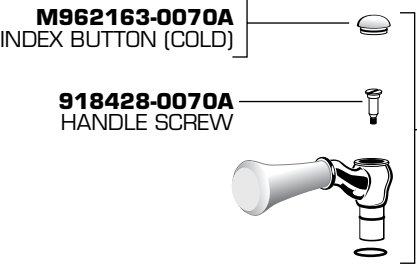

American Standard

**BOTTOM MOUNT
KITCHEN FAUCET**

MODEL NUMBER

4251

M962162-0070A
INDEX BUTTON (HOT)

M962163-0070A
INDEX BUTTON (COLD)

918428-0070A
HANDLE SCREW

M962165-YYY0A
LEVER HANDLE

994053-0070A
CARTRIDGE

M961634-0070A
VALVE MOUNTING KIT

060341-0070A
SPRAY CAP

M953667-YYY0A
HANDSPRAY & HOSE

M953040-YYY0A
SPRAY HOLDER

024220-0070A
SUPPLY NUT

M961635-0070A
TUBE & SEAL KIT

M962265-YYY0A
SPOUT KIT