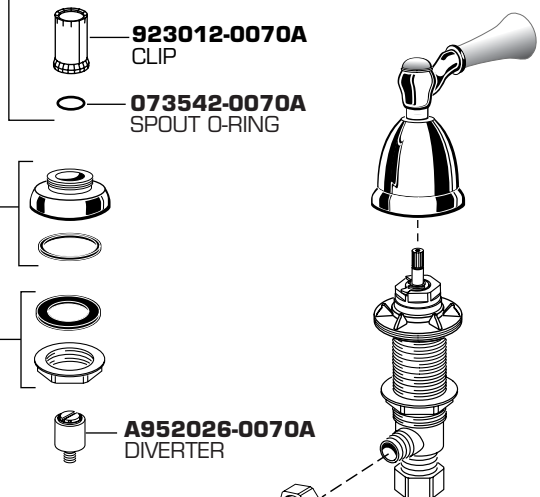

American Standard

**BOTTOM MOUNT
KITCHEN FAUCET**

MODEL NUMBER

4251

M962162-0070A
INDEX BUTTON (HOT)

M962163-0070A
INDEX BUTTON (COLD)

918428-0070A
HANDLE SCREW

M962165-YYY0A
LEVER HANDLE

M962267-YYY0A
SPOUT ESCUTCHEON

M908505-YYY0A
HANDLE ESCUTCHEON

918049-0070A
HANDLE ADAPTER

M961634-0070A
SPOUT MOUNTING KIT

M962161-0070A
DECK ADAPTER KIT

923012-0070A
CLIP

073542-0070A
SPOUT O-RING

A952026-0070A
DIVERTER

994053-0070A
CARTRIDGE

M961634-0070A
VALVE MOUNTING KIT

060341-0070A
SPRAY CAP

M953667-YYY0A
HANDSPRAY & HOSE

M953040-YYY0A
SPRAY HOLDER

024220-0070A
SUPPLY NUT

M961635-0070A
TUBE & SEAL KIT

M962265-YYY0A
SPOUT KIT