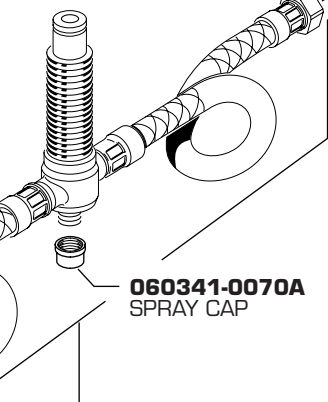

American Standard

**BOTTOM MOUNT
KITCHEN FAUCET**

MODEL NUMBER

4251

M962162-0070A
INDEX BUTTON (HOT)

M962163-0070A
INDEX BUTTON (COLD)

918428-0070A
HANDLE SCREW

M962165-YYY0A
LEVER HANDLE

994053-0070A
CARTRIDGE

M961634-0070A
VALVE MOUNTING KIT

060341-0070A
SPRAY CAP

M953667-YYY0A
HANDSPRAY & HOSE

M953040-YYY0A
SPRAY HOLDER

024220-0070A
SUPPLY NUT

M961635-0070A
TUBE & SEAL KIT

M962265-YYY0A
SPOUT KIT