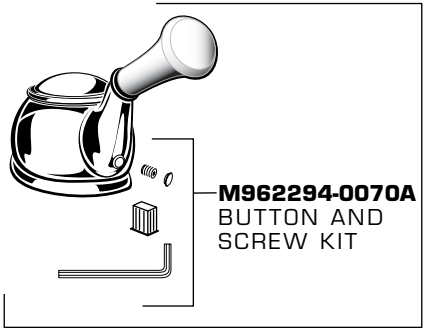

American Standard

SINGLE CONTROL KITCHEN PULL-OUT FAUCET MODEL NUMBERS

4210

Replace the "YYY" with appropriate finish code

CHROME	002
SATIN	295

HOT LINE FOR HELP
For toll-free information and answers to your questions, call:
1-800 442-1902
Weekdays 8:00 a.m. to 8:00 p.m. EST
IN CANADA 1-800-387-0369 (TORONTO 1-905-306-1093)
Weekdays 8:00 a.m. to 7:00 p.m. EST
IN MEXICO 01-800-839-12-00