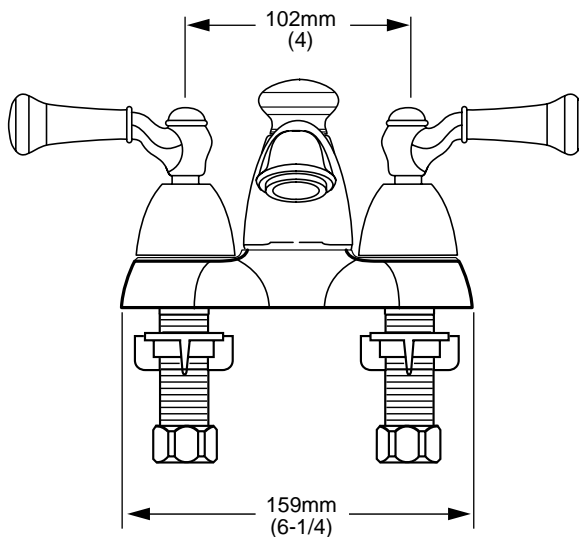

American Standard

TWO-HANDLE CENTERSET LAVATORY FAUCET

MODEL NUMBER:

- 2471 Centerset Lavatory**
Pop-up drain. Porcelain Lever handles. Chrome finish.
- 2471S Centerset Lavatory**
Pop-up drain. Porcelain Lever handles. Satin (PVD) finish.

GENERAL DESCRIPTION:

Durable cast brass construction. 1/4 turn washerless ceramic disc valve cartridges. One-half inch male inlet shanks. All brass drain body with 1-1/4" (32mm) tailpiece. 2.2 gpm/8.3L/min. maximum flow rate.

Low Lead: Meets NSF Standard 61/Section 9 & Prop 65 lead requirements.

Genuine Porcelain Handles

Choice of Finishes: Lifetime finishes won't tarnish or scratch.

Lifetime Warranty

SUGGESTED SPECIFICATION:

4" centerset lavatory faucet shall feature cast brass construction. Shall also feature 1/4 turn washerless ceramic disc valve cartridges. Fitting shall be American Standard Model # 2471_.