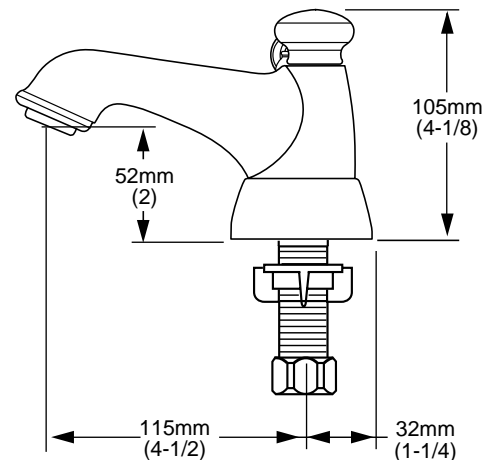

American Standard

TWO-HANDLE CENTERSET LAVATORY FAUCET

MODEL NUMBER:

- 2471 Centerset Lavatory**
Pop-up drain. Porcelain Lever handles. Chrome finish.
- 2471S Centerset Lavatory**
Pop-up drain. Porcelain Lever handles. Satin (PVD) finish.

GENERAL DESCRIPTION:

Durable cast brass construction. 1/4 turn washerless ceramic disc valve cartridges. One-half inch male inlet shanks. All brass drain body with 1-1/4" (32mm) tailpiece. 2.2 gpm/8.3L/min. maximum flow rate.

PRODUCT FEATURES:

Cast Brass Construction: Durable. Easy to clean, seamless design. Ideal for prolonged contact with water.

Ceramic Disc Valve Cartridge: Assures a lifetime of smooth handle operation and drip-free performance.

Low Lead: Meets NSF Standard 61/Section 9 & Prop 65 lead requirements.

Genuine Porcelain Handles

Choice of Finishes: Lifetime finishes won't tarnish or scratch.

Lifetime Warranty

SUGGESTED SPECIFICATION:

4" centerset lavatory faucet shall feature cast brass construction. Shall also feature 1/4 turn washerless ceramic disc valve cartridges. Fitting shall be American Standard Model # 2471_.