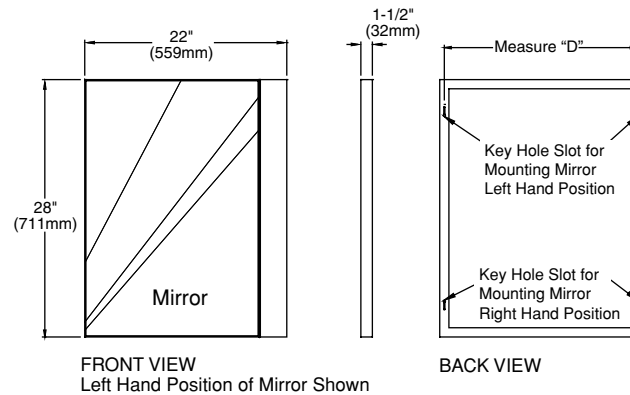

9205.101 Studio Mirror
Flush Mount Only