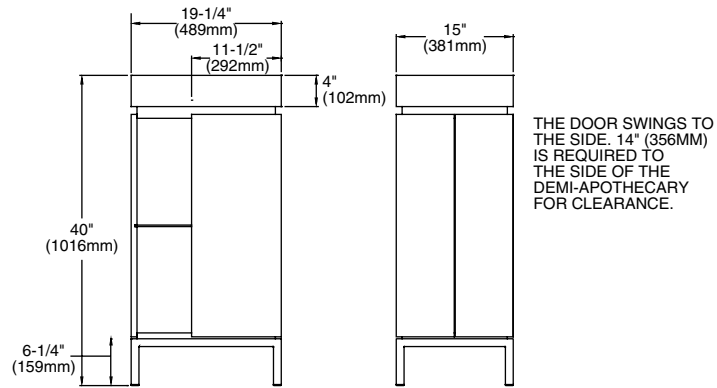

**STUDIO™ ACCENT BATH ACCESSORIES**

☐ **9205.200 Studio Demi-Apothecary**

- Birch veneer construction
- Brushed nickel plated legs

**Nominal Dimensions:**

19-1/4" x 15" (489 x 381mm)

40" (1016mm) height

☐ **9205.300 Studio Medicine Cabinet/Mirror**

- Birch veneer construction
- Inside shelving

**Nominal Dimensions:**

24" x 32" x 8" (610 x 813 x 203mm)

☐ **9205.101 Studio Mirror**

- Birch veneer construction

**Nominal Dimensions:**

28" x 22" (711 x 558mm)

SEE REVERSE FOR ROUGHING-IN DIMENSIONS AND  
PRODUCT SPECIFICATIONS

**9205.200** Studio Demi-Apothecary

**9205.300** Studio  
Medicine Cabinet/Mirror

**9205.101** Studio Mirror

**9205.200** Studio Demi-Apothecary