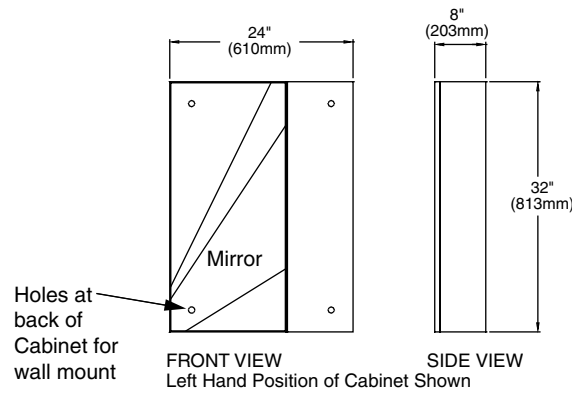

**STUDIO™ ACCENT BATH ACCESSORIES**

☐ **9205.200 Studio Demi-Apothecary**

- Birch veneer construction
- Brushed nickel plated legs

**Nominal Dimensions:**

19-1/4" x 15" (489 x 381mm)

40" (1016mm) height

☐ **9205.300 Studio Medicine Cabinet/Mirror**

- Birch veneer construction
- Inside shelving

**Nominal Dimensions:**

24" x 32" x 8" (610 x 813 x 203mm)

☐ **9205.101 Studio Mirror**

- Birch veneer construction

**Nominal Dimensions:**

28" x 22" (711 x 558mm)

SEE REVERSE FOR ROUGHING-IN DIMENSIONS AND  
PRODUCT SPECIFICATIONS

**9205.200** Studio Demi-Apothecary

**9205.300** Studio  
Medicine Cabinet/Mirror

**9205.101** Studio Mirror

**9205.200** Studio Demi-Apothecary