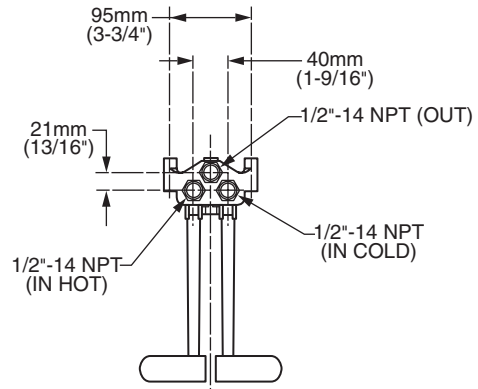

# SELF-CLOSING DOUBLE PEDAL VALVE WALL-MOUNTED

## MODEL NUMBER:

- 7679.112 Self-Closing Double Pedal Valve**  
 Wall-mounted. Extended color-coded pedals, red (hot) and blue (cold).

## GENERAL DESCRIPTION:

Cast brass valve body with wall-mounted self-closing color-coded double pedal valves. Chrome-plated housing. Extended pedals. Top Inlets are 1/2" female NPT inlets to back on 1-9/16" (40mm) centers. 1/2" female NPT top outlet.

## SUGGESTED SPECIFICATION:

Wall-mounted double pedal valve shall feature cast brass valve body, extended aluminum color-coded pedals and chrome-plated housing. Individual brass valves shall be self-closing. Shall feature individual hot and cold valves. Fitting shall be American Standard Model #7679.112.