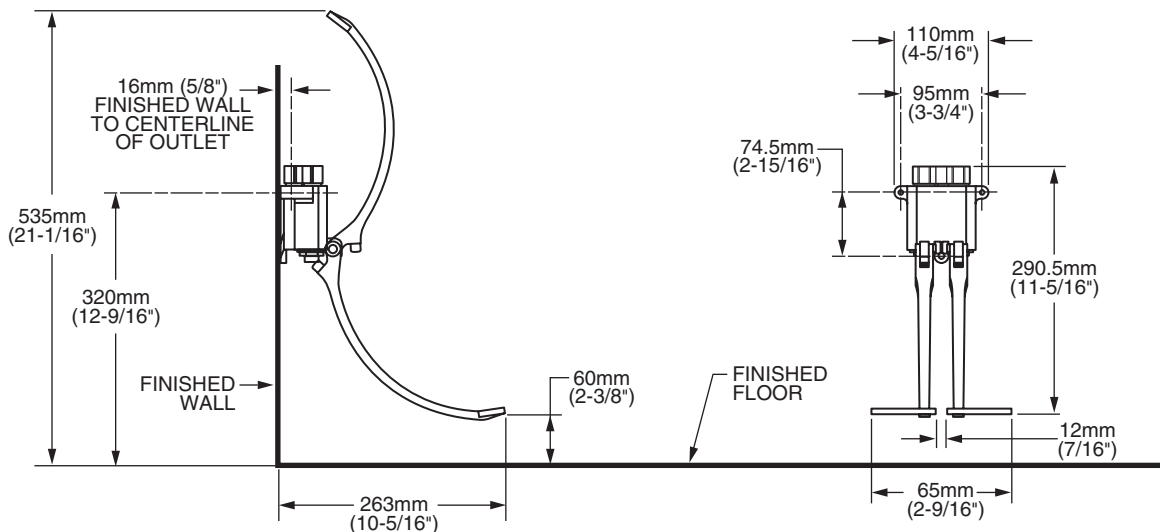

# SELF-CLOSING DOUBLE PEDAL VALVE WALL-MOUNTED

## MODEL NUMBER:

- 7679.112 Self-Closing Double Pedal Valve**  
 Wall-mounted. Extended color-coded pedals, red (hot) and blue (cold).

## GENERAL DESCRIPTION:

Cast brass valve body with wall-mounted self-closing color-coded double pedal valves. Chrome-plated housing. Extended pedals. Top Inlets are 1/2" female NPT inlets to back on 1-9/16" (40mm) centers. 1/2" female NPT top outlet.

## SUGGESTED SPECIFICATION:

Wall-mounted double pedal valve shall feature cast brass valve body, extended aluminum color-coded pedals and chrome-plated housing. Individual brass valves shall be self-closing. Shall feature individual hot and cold valves. Fitting shall be American Standard Model #7679.112.