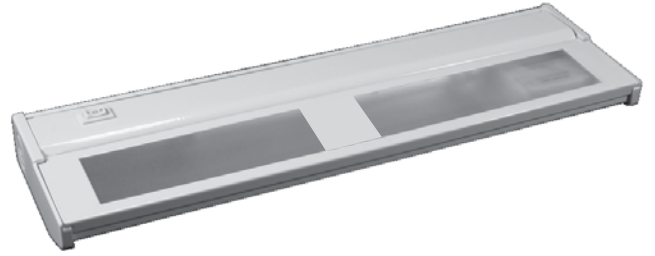

DESCRIPTION

Line voltage Halogen Under Cabinet Lights offer contemporary styling in these popular finishes: Bronze and White. Low pressure 120V Halogen lamps (included) provide up to 2,500 hours of 3000°K dimmable white light with a Color Rendering Index (CRI) of 90. Great for kitchens, desks and workspaces.

SPECIFICATIONS

Dimensions:

1 7/16" high by 4 3/4" deep. Available in 8", 16", 24" and 32" lengths.

Construction:

Heavy-gauge, extruded aluminum with plastic end caps and slim, plastic ventilation spacers between fixture housing and mounting surface to minimize heat.

Finishes:

Painted White, Plated Brushed Steel and Plated Bronze.

Reflector:

Full-length aluminum reflector with specular surface maximizes light output.

Lamp:

Dimmable Halogen lamp(s) 120V, 35 watts each. Projected 2,500-hour life. Warm white 3000° K light and CRI of 90.

Lens:

Frosted lens allows for even light distribution. Captive lens cover closure securely hold lens to fixture housing with metal clips at each end. Hinged design allows for easy relamping.

Mounting:

Mount at or near the leading edge of the underside of cabinetry, shelving, or any horizontal surface that is at least 5/8" thick. Optimized for fast, direct wire or portable installation using keyhole mounting slots and male/female mox connectors.