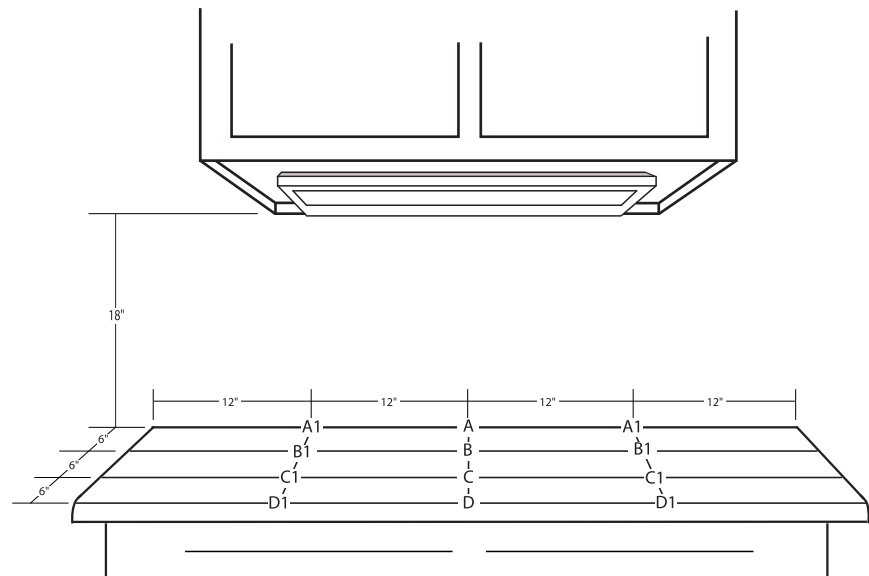

ORDERING INFORMATION

LHC	—	—
120V	Size	Color
Halogen	1H = 8" length, 35 watts	BR = Bronze
Undercabinet	2H = 16" length, 70 watts	BS = Brushed Steel
	3H = 24" length, 105 watts	WH = White
	4H = 32" length, 140 watts	

PHOTOMETRIC DATA

Halogen UC 120 V 16"	
A : 18	A1 : 15.5
B : 33.5	B1 : 23.8
C : 30.2	C1 : 20.7
D : 12.9	D1 : 10.5

Data shown above, expressed in foot candles, is a result of a single fixture. Counter top reflectance 80%. Rear wall reflectance 80%. See diagram for points of measurement.

ACCESSORY INFORMATION

LHC35B-BP 120V Halogen replacement bulb, 35 watts
1-3/4" maximum overall length