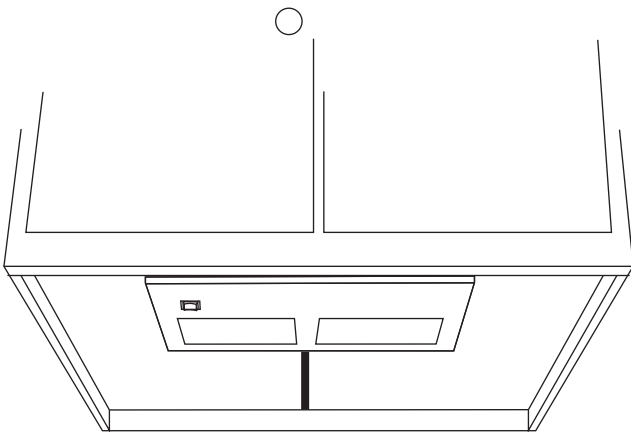

SPECIFICATIONS

Dimensions:

1 7/16" high by 4 3/4" deep. Available in 8", 16", 24" and 32" lengths.

Construction:

Heavy-gauge, extruded aluminum with plastic end caps and slim, plastic ventilation spacers between fixture housing and mounting surface to minimize heat.

PHOTOMETRIC DATA

Halogen UC 120 V 16"	
A : 18	A1 : 15.5
B : 33.5	B1 : 23.8
C : 30.2	C1 : 20.7
D : 12.9	D1 : 10.5

Data shown above, expressed in foot candles, is a result of a single fixture. Counter top reflectance 80%. Rear wall reflectance 80%. See diagram for points of measurement.

ACCESSORY INFORMATION

LHC35B-BP 120V Halogen replacement bulb, 35 watts
1-3/4" maximum overall length

INSTALLATION EXAMPLE

This product is designed to be mounted to the underside of a horizontal surface such as a bottom of a cabinet or shelf. Mount the fixture to the leading edge to optimize usable light on the work surface. Use appropriate conduit to power fixture following NEC and/or local electrical codes.