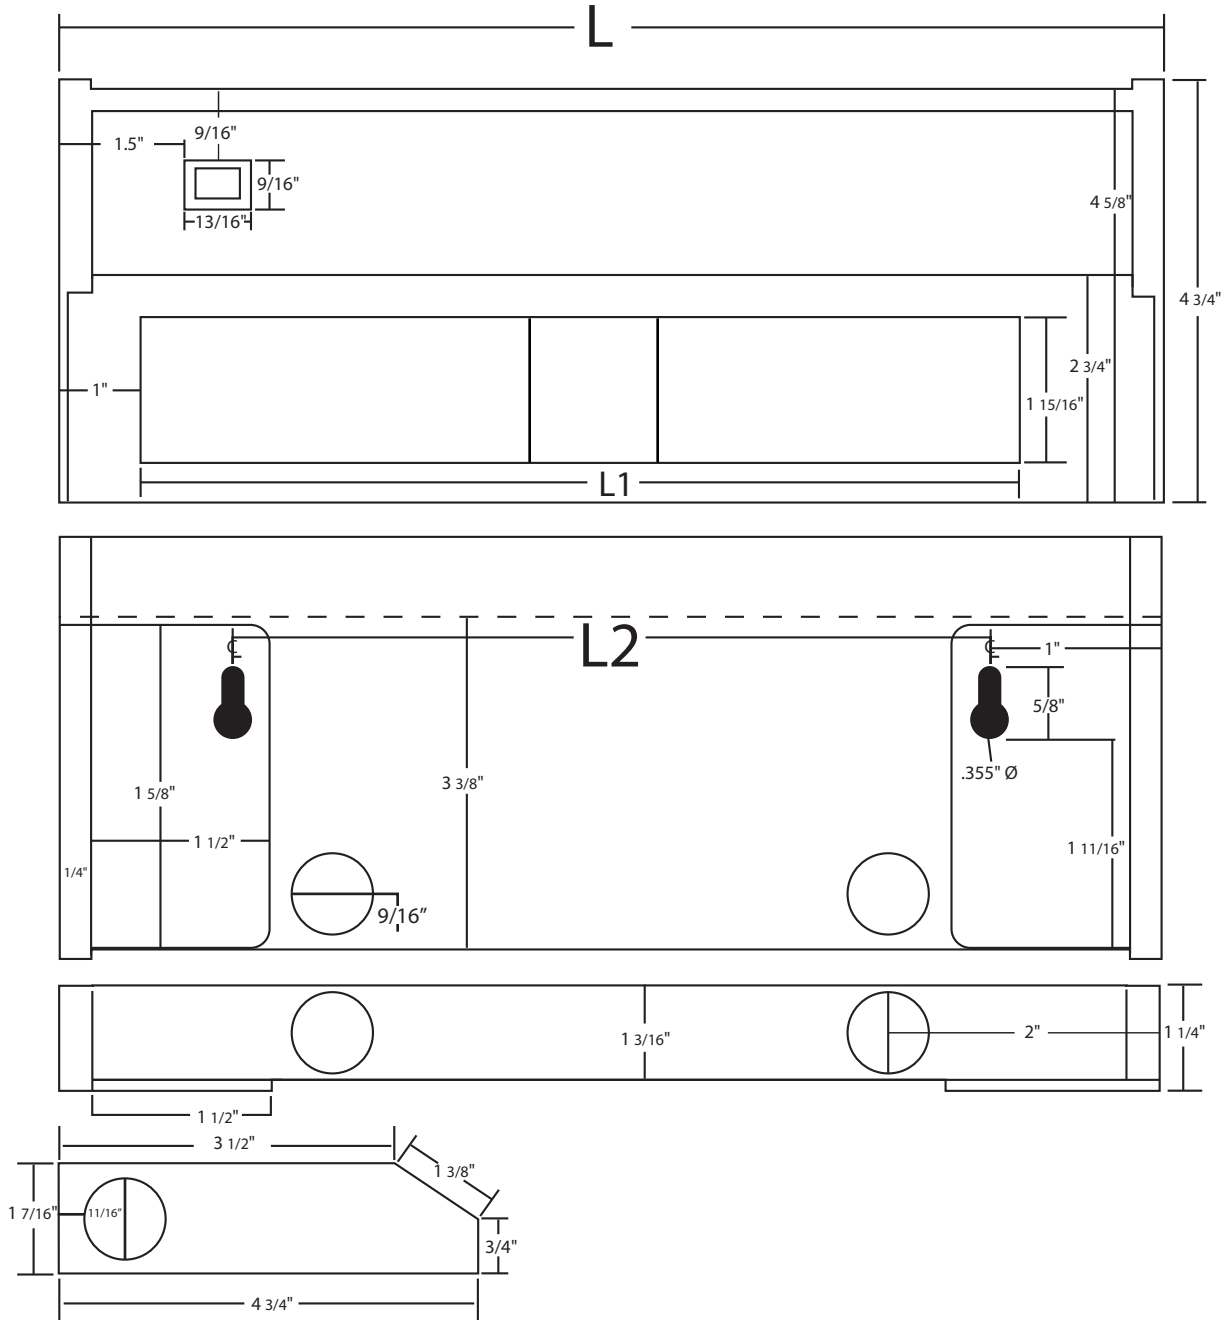

SPECIFICATIONS

Dimensions:

1 7/16" high by 4 3/4" deep. Available in 8", 16", 24" and 32" lengths.

Construction:

Heavy-gauge, extruded aluminum with plastic end caps and slim, plastic ventilation spacers between fixture housing and mounting surface to minimize heat.

PHOTOMETRIC DATA

Halogen UC 120 V 16"	
A : 18	A1 : 15.5
B : 33.5	B1 : 23.8
C : 30.2	C1 : 20.7
D : 12.9	D1 : 10.5

Data shown above, expressed in foot candles, is a result of a single fixture. Counter top reflectance 80%. Rear wall reflectance 80%. See diagram for points of measurement.

ACCESSORY INFORMATION

LHC35B-BP 120V Halogen replacement bulb, 35 watts
1-3/4" maximum overall length

INSTALLATION EXAMPLE

This product is designed to be mounted to the underside of a horizontal surface such as a bottom of a cabinet or shelf. Mount the fixture to the leading edge to optimize usable light on the work surface. Use appropriate conduit to power fixture following NEC and/or local electrical codes.

DIMENSIONAL DATA

PRODUCT	L	L1	L2
LHC1	8"	5 7/8"	6"
LHC2	16"	13 13/16"	14"
LHC3	24"	21 3/4"	22"
LHC4	32"	29 3/4"	32"