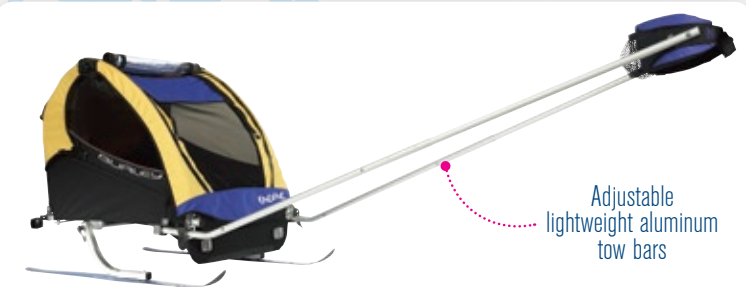

Adjustable lightweight aluminum tow bars