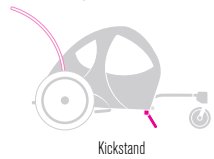

Full
CUSTOMER
SERVICE

Piper
ENGINEERING

pet transports

tail wagon

tail wagon features

- 2-in-1 Cover™
- Stroller Kit installed
- Kickstand installed
- We! Ski™ Kit compatible

rover

tail wagon & rover features

- Durable lightweight aluminum frame
- Aerodynamic easy to tow
- Mesh windows on four sides for maximum air flow
- Reflective material on four sides
- Drum-tight fabric and side battens keeps pets safe inside and away from wheels in motion
- Hitch positioned for superior tracking
- Axle positioned at the back of the trailer to provide a smoother ride for your pet and easier towing for you
- Removable floor for quick cleaning
- Parking brake to stabilize
- Handle with soft touch padding
- Quick release wheels for high performance
- Suspended floor for pet's comfort
- 75 lbs. (34 kg) capacity

critter compartment

- Divides trailer for multiple uses
- Helps separate animal companions from additional cargo
- Creates a smaller space for smaller pets to feel more secure
- Fits Tail Wagon™ and Rover™

kickstand

- Made of lightweight aluminum tubing
- Makes for easy loading and unloading
- Easily mounts to front of trailer
- Fits Rover™. Included on the Tail Wagon™ model