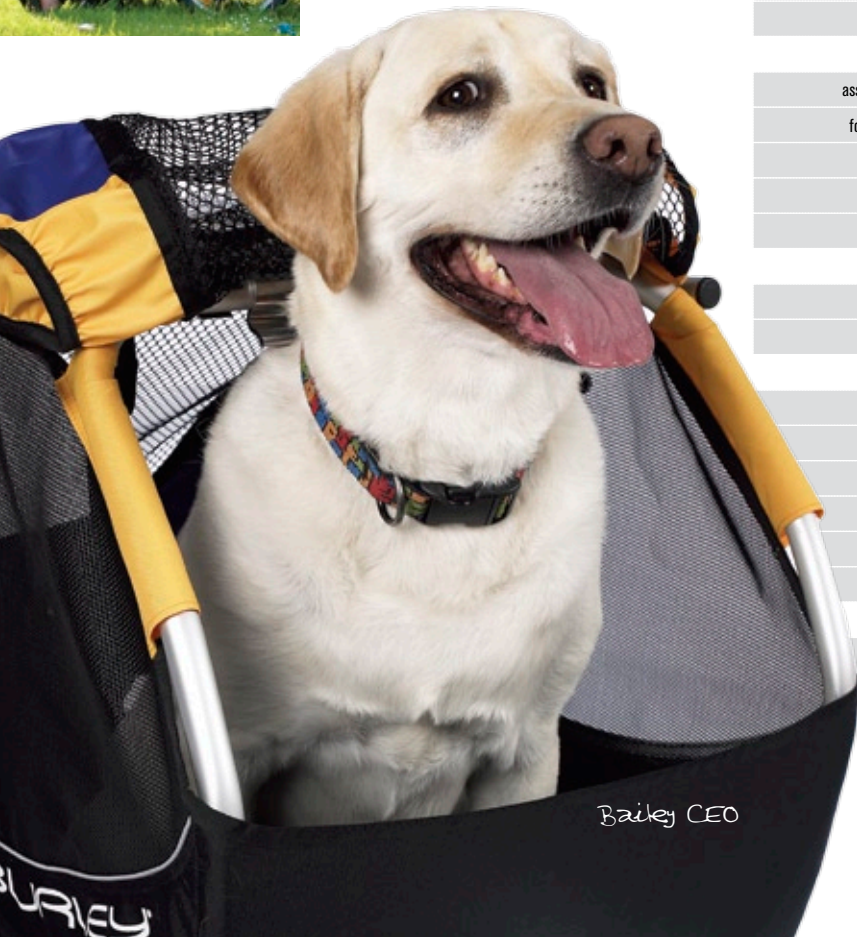

Side view

kickstand

- Made of lightweight aluminum tubing
- Makes for easy loading and unloading
- Easily mounts to front of trailer
- Fits Rover™. Included on the Tail Wagon™ model

Kickstand

Back view

Top view

Folds and stores easily

BURLEY®

Burley CEO

tail wagon

rover

specifications

MODEL	TAIL WAGON	ROVER
frame	aluminum	aluminum
hitch	standard Burley axle mount included	swtandard Burley axle mount included
style	high visibility: yellow, blue, black	high visibility: yellow, black
compact fold	folds front to back	folds front to back
FABRIC BODY		
fabric	600D polyester, UV resistant, water repellent, washable	600D polyester, UV resistant, water repellent, washable
washable	yes	yes
mesh windows on four sides	yes	yes
cover	fully removable with rain protection	fully removable
internal tie-down	yes	yes
reflective trim	yes	yes
pet loading from back	yes	yes
BASE		
washable and removable floor	suspended above axle	suspended above axle
floor covering	removable fabric cover	removable fabric cover
drainage hole	yes	yes
DIMENSIONS		
assembled with wheels	35 x 30.5 x 29.5" (86.5 x 77.5 x 74.9 cm)	35 x 30.5 x 29.5" (86.5 x 77.5 x 74.9 cm)
folded without wheels	35 x 23 x 13" (88.9 x 58.5 x 33 cm)	35 x 23 x 13" (88.9 x 58.5 x 33 cm)
carrying capacity	75 lbs. (34 kg)	75 lbs. (34 kg)
weight of trailer	23.25 lbs. (10.5 kg)	22.1 lbs. (10 kg)
interior width	18 x 32" (45.7 x 81.3 cm)	18 x 32" (45.7 x 81.3 cm)
WHEELS		
size and material	16" (40.6 cm) alloy rim, QR hub	16" (40.6 cm) plastic rim, QR hub
wheel reflectors	yes	yes
ACCESSORIES		
safety flag	included	included
cargo pockets	three	none
kickstand	included and installed	accessory option
critter compartment	accessory option	accessory option
parking brakes	included and installed	included and installed
handlebar	included	included
KITS		
Stroller Kit	included and installed	multi-use option
We! Ski™ Kit	multi-use option	not applicable