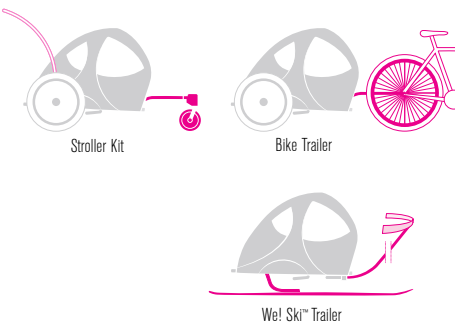

- Durable lightweight aluminum frame
- Aerodynamic easy to tow
- Mesh windows on four sides for maximum air flow
- Reflective material on four sides
- Drum-tight fabric and side battens keeps pets safe inside and away from wheels in motion
- Hitch positioned for superior tracking
- Axle positioned at the back of the trailer to provide a smoother ride for your pet and easier towing for you
- Removable floor for quick cleaning
- Parking brake to stabilize
- Handle with soft touch padding
- Quick release wheels for high performance
- Suspended floor for pet's comfort
- 75 lbs. (34 kg) capacity

Stroller Kit

Bike Trailer

We! Ski™ Trailer

critter compartment

- Divides trailer for multiple uses
- Helps separate animal companions from additional cargo
- Creates a smaller space for smaller pets to feel more secure
- Fits Tail Wagon™ and Rover™