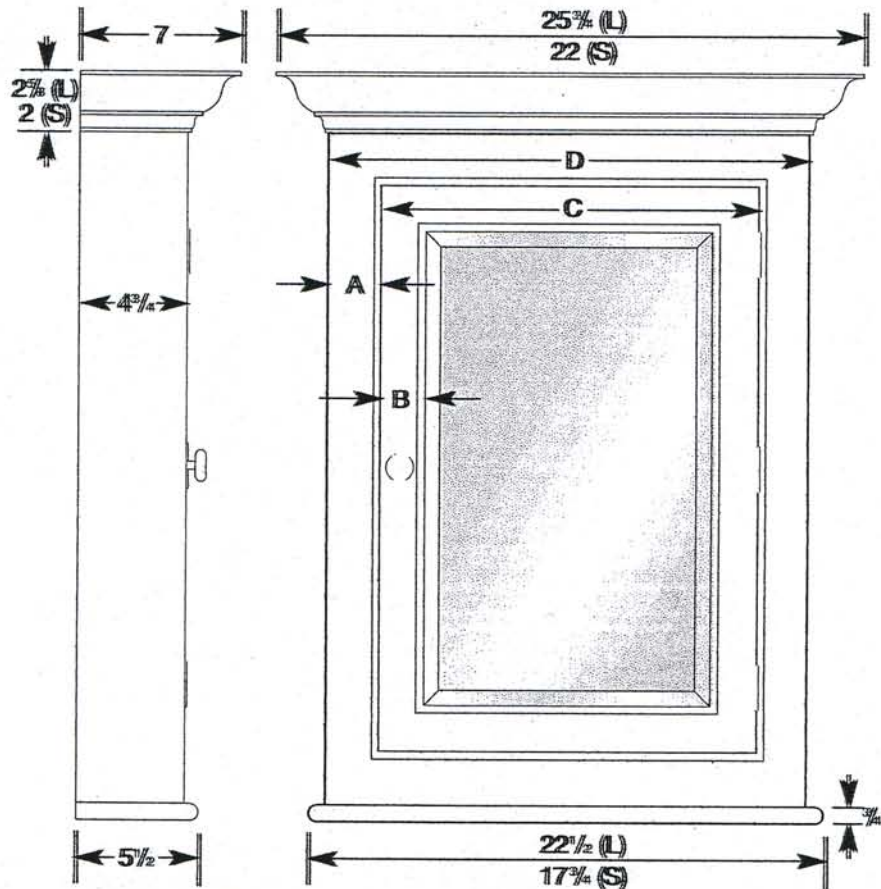

Atina™

CORPORATION

Wilshire I
Surface Mount

All hinges
are 2" x 2 1/2"
Butt Hinge

SPECIFICATIONS

Wilshire I

2 Sizes & 2 Finishes

Single Door, satin white or satin biscuit, surface mount bath cabinet:

MODEL #	OVERALL DIMENSION	ROUGH WALL OPENING	GLASS SHELF DEPTH	MIRROR SIZE	A	B	C	D
WIL1-L	25 3/4" x 30 1/8"	—	3 1/4"	12 3/8" x 18 3/4"	2 1/4"	2"	16 1/2"	21"
WIL1-S	22" x 27 1/8"	—	3 1/4"	10 7/8" x 18 7/16"	1 7/8"	1 9/16"	14"	17 3/4"

- Surface Mount
- Top Crown Molding
- 3/4" Front Bevel Mirror
- Wood Construction
- 3/8" Glass Shelves
- Hinge Right Only