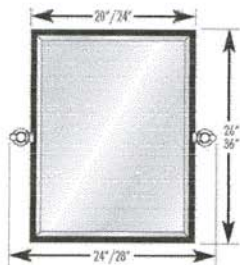

# RADIANCE

- OVAL
- ROUND
- SQUARE

- RECTANGLE
- ARCH TOP

- Polished Brass (BR)
- Polished Chrome (CR)
- Satin Nickel (SN)

## Solid Brass Gear Tilt Mounting Bracket and Frame w/1" Bevel Mirror

**NEW**

**RECTANGLE  
MEDIUM  
20" X 26"**

**Rectangle Framed 1" Bevel  
Wall Mirror w/Brass Gear  
Style Tilt Mounting Brackets  
and Trim.**

RM-826-BR  
RM-826-CR  
RM-826-SN

Polished Brass  
Polished Chrome  
Satin Nickel

**\$475**

**RECTANGLE  
LARGE  
24" X 36"**

**Rectangle Framed 1" Bevel  
Wall Mirror w/Brass Gear  
Style Tilt Mounting Brackets  
and Trim.**

RM-836-CR  
RM-836-SN

Polished Chrome  
Satin Nickel

**\$625**

**NOTE:** 1) Mounting Brackets will add 4" to the overall mirror width. 2) Brackets project 3" from wall. 3) Tilt mounting brackets & Mirror Trim are made of solid brass.