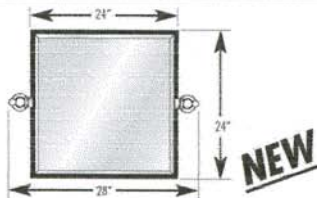

Pricing Guide & Specifications

This price list supersedes all previous price lists.
Prices and specifications are subject to change without notice.

EFFECTIVE OCTOBER 1, 2006

RADIANCE

- OVAL
- ROUND
- SQUARE

- RECTANGLE
- ARCH TOP

- Polished Brass (BR)
- Polished Chrome (CR)
- Satin Nickel (SN)

Solid Brass Gear Tilt Mounting Bracket and Frame w/1" Bevel Mirror

SQUARE

24"

Square Framed 1" Bevel
Wall Mirror w/Brass Gear
Style Tilt Mounting Brackets
and Trim.

RM-824-CR

RM-824-SN

Polished Chrome

Satin Nickel

\$525

NOTE: 1) Mounting Brackets will add 4" to the overall mirror width. 2) Brackets project 3" from wall. 3) Tilt mounting brackets & Mirror Trim are made of solid brass.