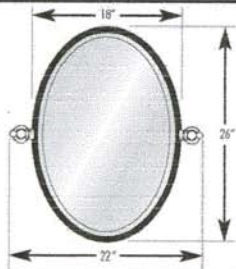

RADIANCE

- OVAL
- ROUND
- SQUARE

- RECTANGLE
- ARCH TOP

- Polished Brass (BR)
- Polished Chrome (CR)
- Satin Nickel (SN)

Solid Brass Gear Tilt Mounting Bracket and Frame w/1" Bevel Mirror

**MIRROR OVERALL
DIMENSIONS (WxH)**

DESCRIPTION

MODEL #

**BRACKET
& FRAME FINISH**

LIST PRICE

OVAL

18" X 26"

**Oval Framed 1" Bevel
Wall Mirror w/Brass Gear
Style Tilt Mounting Brackets
and Trim.**

RM-818-BR

RM-818-CR

RM-818-SN

Polished Brass

Polished Chrome

Satin Nickel

\$475

NOTE: 1) Mounting Brackets will add 4" to the overall mirror width. 2) Brackets project 3" from wall. 3) Tilt mounting brackets & Mirror Trim are made of solid brass.