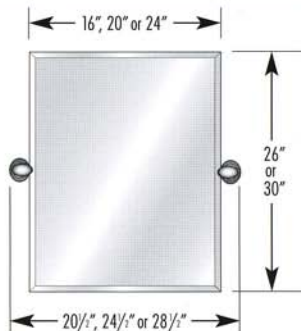

## Frameless 1" Bevel Wall Mirror w/Decorative Tilt Mounting Brackets

### RECTANGULAR

Frameless 1" Bevel  
Wall Mirror w/Decorative  
Tilt Mounting Brackets

16" X 26"	Polished Brass Polished Chrome Polished Nickel Satin Nickel Oil Rubbed Bronze	#RM-616-BR #RM-616-CR #RM-616-PN #RM-616-SN #RM-616-OB
20" X 26"	Polished Brass Polished Chrome Polished Nickel Satin Nickel Oil Rubbed Bronze	#RM-620-BR #RM-620-CR #RM-620-PN #RM-620-SN #RM-620-OB
24" X 30"	Polished Brass Polished Chrome Polished Nickel Satin Nickel Oil Rubbed Bronze	#RM-624-BR #RM-624-CR #RM-624-PN #RM-624-SN #RM-624-OB

**\*NOTE:** 1) Mounting Brackets will add 4 1/2" to the overall mirror width. 2) Brackets project 3 1/4" from wall. 3) Tilt mounting brackets are made of solid brass.